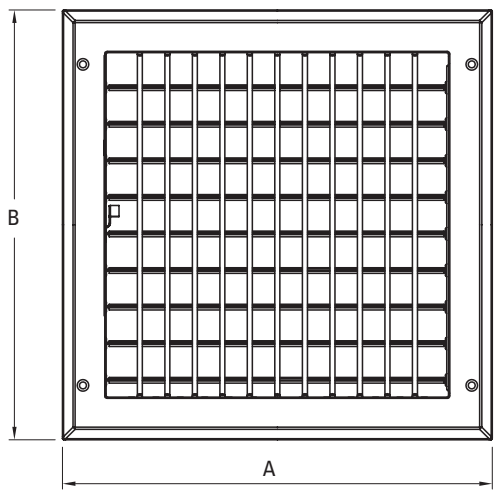

### Product Features

- Aluminum construction
- Adjustable straight fins
- Stamped face margins
- Multi-shutter damper
- Screws included
- Available in white

Size Availability										
WIDTH										
	6	8	10	12	14	16	18	20	24	30
HEIGHT	4		X	X	X	X		X	X	
	6	X	X	X	X	X	X	X	X	X
	8		X	X	X	X	X	X	X	X
	10			X		X	X			
	12				X			X		X
	14					X				
	16						X			
	18							X		
	20								X	

\*Horizontal dimension is first

Item No.	Size	Color	A	B	C	D
PSAASW1610	16x10	White	17-3/4"	11-3/4"	15-3/4"	9-3/4"
PSAASW1616	16x16	White	17-3/4"	17-3/4"	15-3/4"	15-3/4"
PSAASW18U	18x6	White	19-3/4"	7-3/4"	17-3/4"	5-3/4"
PSAASW18X	18x8	White	19-3/4"	9-3/4"	17-3/4"	7-3/4"
PSAASW1812	18x12	White	19-3/4"	13-3/4"	17-3/4"	11-3/4"
PSAASW1818	18x18	White	19-3/4"	19-3/4"	17-3/4"	17-3/4"
PSAASW20P	20x4	White	21-3/4"	5-3/4"	19-3/4"	3-3/4"
PSAASW20U	20x6	White	21-3/4"	7-3/4"	19-3/4"	5-3/4"
PSAASW20X	20x8	White	21-3/4"	9-3/4"	19-3/4"	7-3/4"
PSAASW2020	20x20	White	21-3/4"	21-3/4"	19-3/4"	19-3/4"
PSAASW24P	24x4	White	25-3/4"	5-3/4"	23-3/4"	3-3/4"
PSAASW24U	24x6	White	25-3/4"	7-3/4"	23-3/4"	5-3/4"
PSAASW24X	24x8	White	25-3/4"	9-3/4"	23-3/4"	7-3/4"
PSAASW2412	24x12	White	25-3/4"	13-3/4"	23-3/4"	11-3/4"
PSAASW30U	30x6	White	31-3/4"	7-3/4"	29-3/4"	5-3/4"
PSAASW30X	30x8	White	31-3/4"	9-3/4"	29-3/4"	7-3/4"