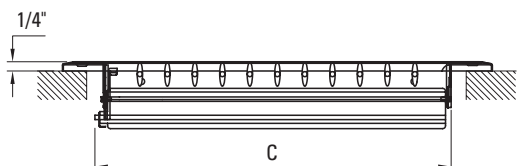

### Product Features

- Aluminum construction
- Adjustable straight fins
- Stamped face margins
- Multi-shutter damper
- Screws included
- Available in white

Size Availability										
WIDTH										
	6	8	10	12	14	16	18	20	24	30
HEIGHT	4		X	X	X	X		X	X	
	6	X	X	X	X	X	X	X	X	X
	8		X	X	X	X	X	X	X	X
	10			X		X	X			
	12				X			X		X
	14					X				
	16						X			
	18							X		
	20								X	

1-5/16"  
Closed

1-13/16"  
Open

\*Horizontal dimension is first

Item No.	Size	Color	A	B	C	D
PSAASW1610	16x10	White	17-3/4"	11-3/4"	15-3/4"	9-3/4"
PSAASW1616	16x16	White	17-3/4"	17-3/4"	15-3/4"	15-3/4"
PSAASW18U	18x6	White	19-3/4"	7-3/4"	17-3/4"	5-3/4"
PSAASW18X	18x8	White	19-3/4"	9-3/4"	17-3/4"	7-3/4"
PSAASW1812	18x12	White	19-3/4"	13-3/4"	17-3/4"	11-3/4"
PSAASW1818	18x18	White	19-3/4"	19-3/4"	17-3/4"	17-3/4"
PSAASW20P	20x4	White	21-3/4"	5-3/4"	19-3/4"	3-3/4"
PSAASW20U	20x6	White	21-3/4"	7-3/4"	19-3/4"	5-3/4"
PSAASW20X	20x8	White	21-3/4"	9-3/4"	19-3/4"	7-3/4"
PSAASW2020	20x20	White	21-3/4"	21-3/4"	19-3/4"	19-3/4"
PSAASW24P	24x4	White	25-3/4"	5-3/4"	23-3/4"	3-3/4"
PSAASW24U	24x6	White	25-3/4"	7-3/4"	23-3/4"	5-3/4"
PSAASW24X	24x8	White	25-3/4"	9-3/4"	23-3/4"	7-3/4"
PSAASW2412	24x12	White	25-3/4"	13-3/4"	23-3/4"	11-3/4"
PSAASW30U	30x6	White	31-3/4"	7-3/4"	29-3/4"	5-3/4"
PSAASW30X	30x8	White	31-3/4"	9-3/4"	29-3/4"	7-3/4"