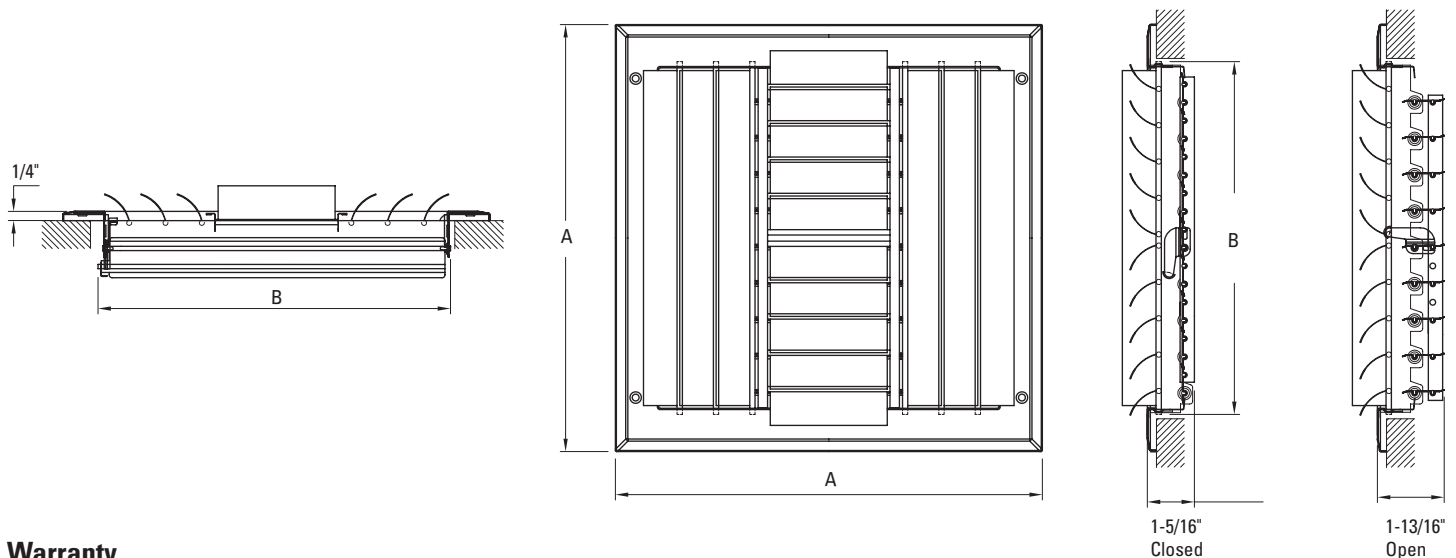

Aluminum Curved Sidewall/Ceiling Register 4-Way

Product Specifications

PSA4CW

Product Features

- Aluminum construction
- For both sidewall and ceiling applications
- 4-Way air pattern
- Adjustable curved blades
- Multi-shutter damper
- Screws included
- Available in white

Specifications

Item No.	Size	Color	A	B
PSA4CWUU	6x6	White	7-3/4"	5-3/4"
PSA4CWXX	8x8	White	9-3/4"	7-3/4"
PSA4CW1010	10x10	White	11-3/4"	9-3/4"
PSA4CW1212	12x12	White	13-3/4"	11-3/4"
PSA4CW1414	14x14	White	15-3/4"	13-3/4"
PSA4CW1616	16x16	White	17-3/4"	15-3/4"

*Horizontal dimension is first

Size Availability						
WIDTH						
	6	8	10	12	14	16
HEIGHT	X					
6		X				
8			X			
10				X		
12					X	
14						X
16						

Warranty

1-Year limited warranty