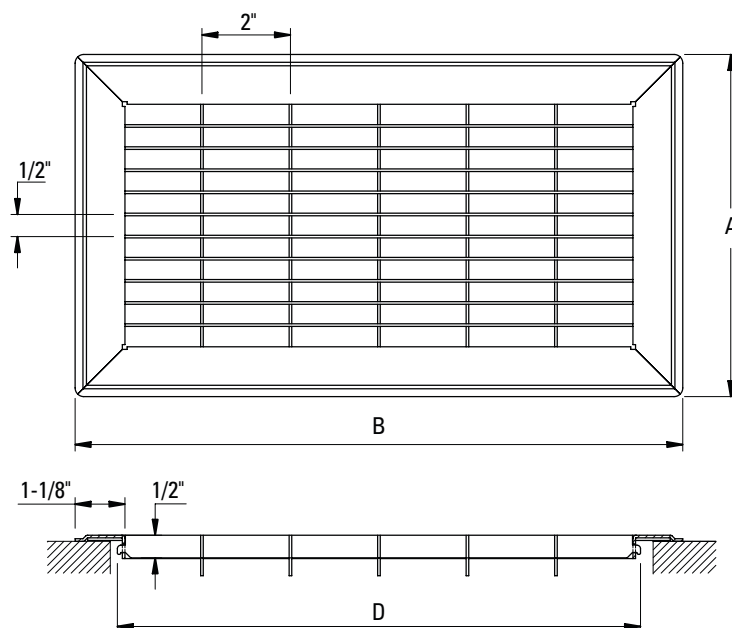

Floor Return Air Grille

Product Specifications

PSFRGB

Product Features

- All steel construction
- Rigid
- Firm, smooth surface
- Average 75% for free area
- Available in brown

		Size Availability							
		WIDTH							
		4	6	8	10	12	14	16	20
LENGTH	10	X	X	X	X				
	12	X	X	X	X	X			
	14	X	X	X	X	X	X		
	16			X	X			X	
	18								
	20		X	X	X	X	X	X	X
	24		X	X	X	X	X	X	
	30	X	X	X	X	X	X		