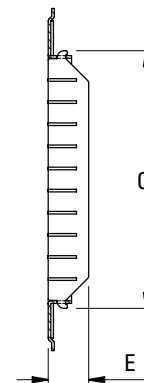

Floor Return Air Grille

Product Specifications

PSFRGB

Product Features

- All steel construction
- Rigid
- Firm, smooth surface
- Average 75% for free area
- Available in brown

		Size Availability							
		WIDTH							
		4	6	8	10	12	14	16	20
LENGTH	10	X	X	X	X				
	12	X	X	X	X	X			
	14	X	X	X	X	X	X		
	16			X	X			X	
	18								
	20		X	X	X	X	X	X	X
	24		X	X	X	X	X	X	
	30	X	X	X	X	X	X		