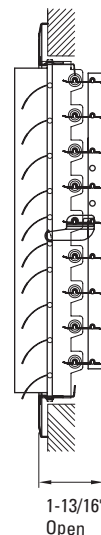

Aluminum Curved Sidewall/Ceiling Register 3-Way

Product Specifications

PSA3CW

Product Features

- Aluminum construction
- For both sidewall and ceiling applications
- 3-Way air pattern
- Adjustable curved blades
- Multi-shutter damper
- Screws included
- Available in white

Specifications

Item No.	Size	Color	A	B	C	D
PSA3CWUU	6x6	White	7-3/4"	7-3/4"	5-3/4"	5-3/4"
PSA3CWXP	8x4	White	9-3/4"	5-3/4"	7-3/4"	3-3/4"
PSA3CW XU	8x6	White	9-3/4"	7-3/4"	7-3/4"	5-3/4"
PSA3CWXX	8x8	White	9-3/4"	9-3/4"	7-3/4"	7-3/4"
PSA3CW10P	10x4	White	11-3/4"	5-3/4"	9-3/4"	3-3/4"
PSA3CW10U	10x6	White	11-3/4"	7-3/4"	9-3/4"	5-3/4"
PSA3CW1010	10x10	White	11-3/4"	11-3/4"	9-3/4"	9-3/4"
PSA3CW12U	12x6	White	13-3/4"	7-3/4"	11-3/4"	5-3/4"
PSA3CW12X	12x8	White	13-3/4"	9-3/4"	11-3/4"	7-3/4"
PSA3CW1212	12x12	White	13-3/4"	13-3/4"	11-3/4"	11-3/4"
PSAC3W14P	14x4	White	15-3/4"	5-3/4"	13-3/4"	3-3/4"
PSA3CW14U	14x6	White	15-3/4"	7-3/4"	13-3/4"	5-3/4"
PSA3CW14X	14x8	White	15-3/4"	9-3/4"	13-3/4"	7-3/4"
PSA3CW1414	14x14	White	15-3/4"	15-3/4"	13-3/4"	13-3/4"

*Horizontal dimension is first

HEIGHT

		Size Availability				
		WIDTH				
		6	8	10	12	14
HEIGHT	4		X	X		X
	6	X	X	X	X	X
	8		X		X	X
	10			X		
	12				X	
	14					X

Warranty

1-Year limited warranty