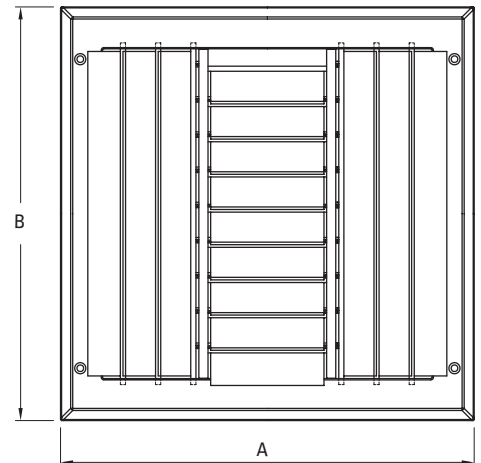

Aluminum Curved Sidewall/Ceiling Register 3-Way

Product Specifications

PSA3CW

Product Features

- Aluminum construction
- For both sidewall and ceiling applications
- 3-Way air pattern
- Adjustable curved blades
- Multi-shutter damper
- Screws included
- Available in white

Specifications

Item No.	Size	Color	A	B	C	D
PSA3CWUU	6x6	White	7-3/4"	7-3/4"	5-3/4"	5-3/4"
PSA3CWXP	8x4	White	9-3/4"	5-3/4"	7-3/4"	3-3/4"
PSA3CW XU	8x6	White	9-3/4"	7-3/4"	7-3/4"	5-3/4"
PSA3CWXX	8x8	White	9-3/4"	9-3/4"	7-3/4"	7-3/4"
PSA3CW10P	10x4	White	11-3/4"	5-3/4"	9-3/4"	3-3/4"
PSA3CW10U	10x6	White	11-3/4"	7-3/4"	9-3/4"	5-3/4"
PSA3CW1010	10x10	White	11-3/4"	11-3/4"	9-3/4"	9-3/4"
PSA3CW12U	12x6	White	13-3/4"	7-3/4"	11-3/4"	5-3/4"
PSA3CW12X	12x8	White	13-3/4"	9-3/4"	11-3/4"	7-3/4"
PSA3CW1212	12x12	White	13-3/4"	13-3/4"	11-3/4"	11-3/4"
PSAC3W14P	14x4	White	15-3/4"	5-3/4"	13-3/4"	3-3/4"
PSA3CW14U	14x6	White	15-3/4"	7-3/4"	13-3/4"	5-3/4"
PSA3CW14X	14x8	White	15-3/4"	9-3/4"	13-3/4"	7-3/4"
PSA3CW1414	14x14	White	15-3/4"	15-3/4"	13-3/4"	13-3/4"

*Horizontal dimension is first

HEIGHT

		Size Availability				
		WIDTH				
		6	8	10	12	14
HEIGHT	4		X	X		X
	6	X	X	X	X	X
	8		X		X	X
	10			X		
	12				X	
	14					X

Warranty

1-Year limited warranty