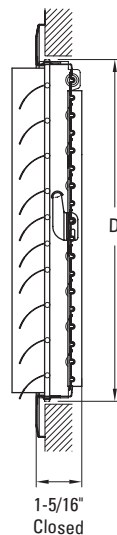

Aluminum Curved Sidewall/Ceiling Register 3-Way

Product Specifications

PSA3CW

Product Features

- Aluminum construction
- For both sidewall and ceiling applications
- 3-Way air pattern
- Adjustable curved blades
- Multi-shutter damper
- Screws included
- Available in white

Specifications

Item No.	Size	Color	A	B	C	D
PSA3CWUU	6x6	White	7-3/4"	7-3/4"	5-3/4"	5-3/4"
PSA3CWXP	8x4	White	9-3/4"	5-3/4"	7-3/4"	3-3/4"
PSA3CW XU	8x6	White	9-3/4"	7-3/4"	7-3/4"	5-3/4"
PSA3CWXX	8x8	White	9-3/4"	9-3/4"	7-3/4"	7-3/4"
PSA3CW10P	10x4	White	11-3/4"	5-3/4"	9-3/4"	3-3/4"
PSA3CW10U	10x6	White	11-3/4"	7-3/4"	9-3/4"	5-3/4"
PSA3CW1010	10x10	White	11-3/4"	11-3/4"	9-3/4"	9-3/4"
PSA3CW12U	12x6	White	13-3/4"	7-3/4"	11-3/4"	5-3/4"
PSA3CW12X	12x8	White	13-3/4"	9-3/4"	11-3/4"	7-3/4"
PSA3CW1212	12x12	White	13-3/4"	13-3/4"	11-3/4"	11-3/4"
PSAC3W14P	14x4	White	15-3/4"	5-3/4"	13-3/4"	3-3/4"
PSA3CW14U	14x6	White	15-3/4"	7-3/4"	13-3/4"	5-3/4"
PSA3CW14X	14x8	White	15-3/4"	9-3/4"	13-3/4"	7-3/4"
PSA3CW1414	14x14	White	15-3/4"	15-3/4"	13-3/4"	13-3/4"

*Horizontal dimension is first

HEIGHT

		Size Availability				
		WIDTH				
		6	8	10	12	14
HEIGHT	4		X	X		X
	6	X	X	X	X	X
	8		X		X	X
	10			X		
	12				X	
	14					X

Warranty

1-Year limited warranty