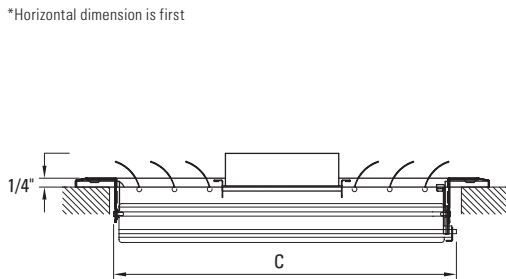

Aluminum Curved Sidewall/Ceiling Register 3-Way

Product Specifications

PSA3CW

Product Features

- Aluminum construction
- For both sidewall and ceiling applications
- 3-Way air pattern
- Adjustable curved blades
- Multi-shutter damper
- Screws included
- Available in white

Specifications

Item No.	Size	Color	A	B	C	D
PSA3CWUU	6x6	White	7-3/4"	7-3/4"	5-3/4"	5-3/4"
PSA3CWXP	8x4	White	9-3/4"	5-3/4"	7-3/4"	3-3/4"
PSA3CW XU	8x6	White	9-3/4"	7-3/4"	7-3/4"	5-3/4"
PSA3CWXX	8x8	White	9-3/4"	9-3/4"	7-3/4"	7-3/4"
PSA3CW10P	10x4	White	11-3/4"	5-3/4"	9-3/4"	3-3/4"
PSA3CW10U	10x6	White	11-3/4"	7-3/4"	9-3/4"	5-3/4"
PSA3CW1010	10x10	White	11-3/4"	11-3/4"	9-3/4"	9-3/4"
PSA3CW12U	12x6	White	13-3/4"	7-3/4"	11-3/4"	5-3/4"
PSA3CW12X	12x8	White	13-3/4"	9-3/4"	11-3/4"	7-3/4"
PSA3CW1212	12x12	White	13-3/4"	13-3/4"	11-3/4"	11-3/4"
PSAC3W14P	14x4	White	15-3/4"	5-3/4"	13-3/4"	3-3/4"
PSA3CW14U	14x6	White	15-3/4"	7-3/4"	13-3/4"	5-3/4"
PSA3CW14X	14x8	White	15-3/4"	9-3/4"	13-3/4"	7-3/4"
PSA3CW1414	14x14	White	15-3/4"	15-3/4"	13-3/4"	13-3/4"

*Horizontal dimension is first

HEIGHT

		Size Availability				
		WIDTH				
		6	8	10	12	14
HEIGHT	4		X	X		X
	6	X	X	X	X	X
	8		X		X	X
	10			X		
	12				X	
	14					X

Warranty

1-Year limited warranty