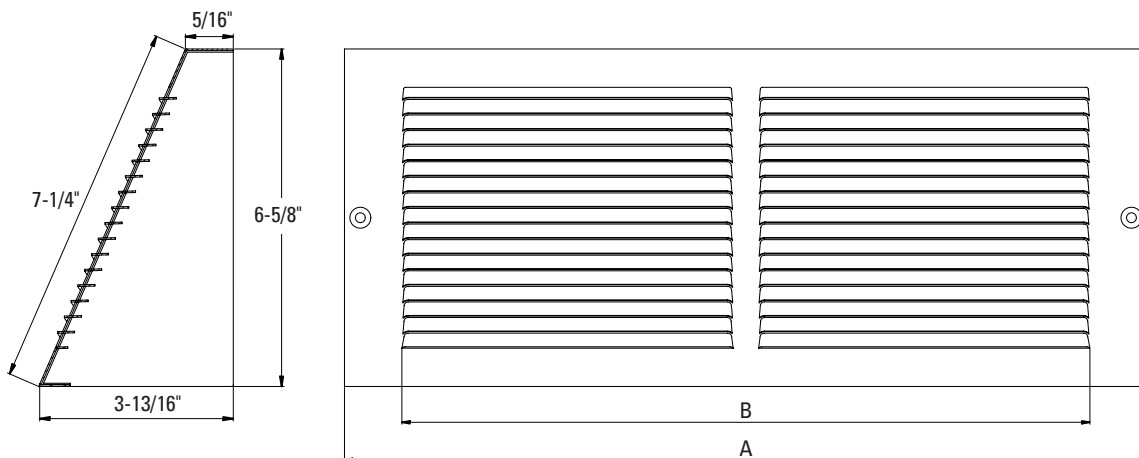

Baseboard Return Air Grille, 1/3" Fin Product Specifications

PSBRG3W

Product Features

- All steel construction
- 1/3" Spaced fins set at 20 degrees
- Available in white

Specifications

Item No.	Size	Color	A	B
PSBRG3W14U	14x6	White	15-3/4"	13-1/2"
PSBRG3W30U	30x6	White	31-3/4"	29-1/2"

*Horizontal dimension is first

Warranty

1-Year limited warranty