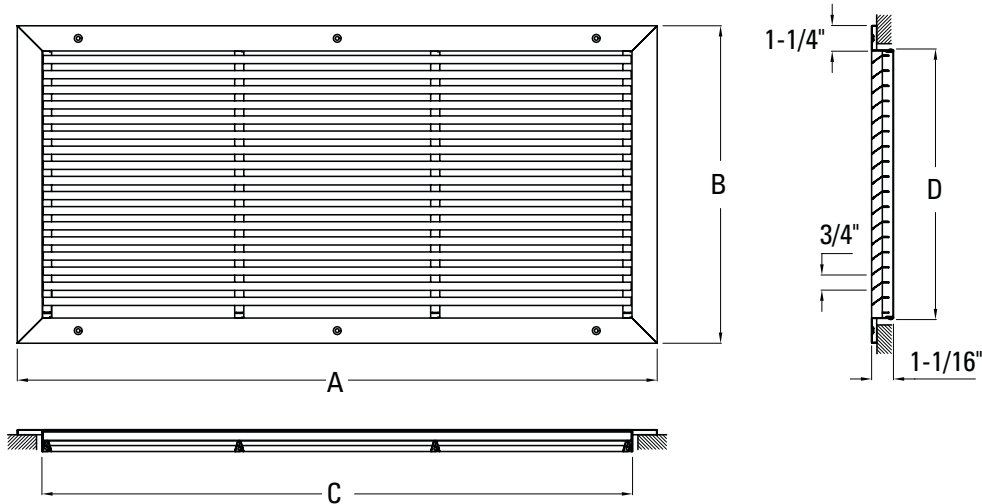

Horizontal Blade Return Air Grille

Product Specifications

PSHFSW
Product Features

- All steel construction
- Horizontal space bars set at 35 degrees
- Screws included
- Available in white

Size Availability												
WIDTH												
	6	8	10	12	14	16	18	20	24	25	30	36
HEIGHT	6	X		X	X	X					X	
	8		X		X	X		X	X		X	
	10			X		X	X	X	X		X	
	12				X			X	X		X	X
	14					X		X	X		X	X
	16						X	X	X		X	
	18							X				
	20							X	X	X	X	
	24								X			
	25								X			

Horizontal Blade Return Air Grille Product Specifications

PSHFSW

Specifications

Item No.	Size	Color	A	B	C	D
PSHFSWUU	6x6	White	7-11/16"	7-11/16"	5-7/8"	5-7/8"
PSHFSWXX	8x8	White	9-11/16"	9-11/16"	7-7/8"	7-7/8"
PSHFSW10U	10x6	White	11-11/16"	7-11/16"	9-7/8"	5-7/8"
PSHFSW1010	10x10	White	11-11/16"	11-11/16"	9-7/8"	9-7/8"
PSHFSW12U	12x6	White	13-11/16"	7-11/16"	11-7/8"	5-7/8"
PSHFSW12X	12x8	White	13-11/16"	9-11/16"	11-7/8"	7-7/8"
PSHFSW1212	12x12	White	13-11/16"	13-11/16"	11-7/8"	11-7/8"
PSHFSW14U	14x6	White	15-11/16"	7-11/16"	13-7/8"	5-7/8"
PSHFSW14X	14x8	White	15-11/16"	9-11/16"	13-7/8"	7-7/8"
PSHFSW1410	14x10	White	15-11/16"	11-11/16"	13-7/8"	9-7/8"
PSHFSW1414	14x14	White	15-11/16"	15-11/16"	13-7/8"	13-7/8"
PSHFSW16X	16x10	White	17-11/16"	11-11/16"	15-7/8"	9-7/8"
PSHFSW1616	16x16	White	17-11/16"	17-11/16"	15-7/8"	15-7/8"
PSHFSW1818	18x18	White	19-11/16"	19-11/16"	17-7/8"	17-7/8"
PSHFSW20X	20x8	White	21-11/16"	9-11/16"	19-7/8"	7-7/8"
PSHFSW2010	20x10	White	21-11/16"	11-11/16"	19-7/8"	9-7/8"
PSHFSW2012	20x12	White	21-11/16"	13-11/16"	19-7/8"	11-7/8"
PSHFSW2014	20x14	White	21-11/16"	15-11/16"	19-7/8"	13-7/8"
PSHFSW2016	20x16	White	21-11/16"	17-11/16"	19-7/8"	15-7/8"