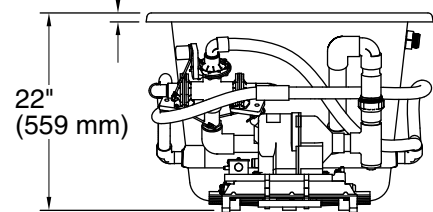

KALLISTA®

Perfect 60" x 32" Bathtub

FEATURES

- Coordinates with multiple Kallista Suites
- Integrated lumbar allows for a deep, relaxing soak
- Drop-in or custom undermount version
- Durable acrylic construction
- Increased floor length of 46" (1168 mm) gives the customer additional bathing room

CODES/STANDARDS APPLICABLE

Specified model meets or exceeds the following:

- CSA B45.5/IAPMO Z124
- ASME A112.19.7/CSA B45.10 (-G5 Model)
- UL 1795 (-G5 Model)
- ASTM E162
- ASTM E662

P50047

ROUGHING-IN NOTES

No change in measurements if connected with recommended drains listed.		
Minimum Access Panel:		
Blower/Control	34" (864 mm) W x 15" (381 mm) H Max	Required
Faucet Area		Recommended
Drop-in Cutout	59-1/2" (1511 mm) x 31-1/2" (800 mm)	
Floor support under bath must provide for a minimum of 55 lbs/square foot (269 kg/square meter) loading.		
Hot water supply should be 70% of capacity or greater. Installations will vary.		

REQUIRED ELECTRICAL SERVICE

Dedicated circuit required, protected with Class A Ground-Fault Circuit-Interrupter (GFCI) or Residual Current Device (RCD):

Blower Motor/Control	220-240 V, 15 A, 50/60 Hz

1" (25 mm)

PRODUCT INFORMATION (CONT.)

	Water Depth	Capacity	
To Overflow	16-1/4" (413 mm)	75 gal (283.9 L)	
*Approximate measurements for comparison only.			
Heater	Voltage	Frequency	Amperage
300 W	220-240	50/60 Hz	3A

PRODUCT INFORMATION

Fixture*:	Top Area	Inside Area	Weight
Bathing Well	54-1/8" (1375 mm) x 25-15/16" (659 mm)	45-13/16" (1164 mm) x 24-3/4" (629 mm)	75 lbs (34 kg) (-00) 100 lbs (45.4 kg) (-G5)

SPECIFIED MODEL

Model	Description	Finishes							
P50047-00	Perfect 60" x 32" Bathtub	☐ 0 Stucco White							☐ 96 Linen
P50047-G5	Perfect 60" x 32" Airbath	☐ 0 Stucco White							☐ 96 Linen
Recommended Accessories									
P21587-00	Kallista Cable Drain	☐ NA							
P21582-00	Kallista Cable Drain Trim Kit	☐ CP Polished Chrome	☐ AD Nickel Silver	☐ AG Brushed Nickel	☐ LB Bronze	☐ GN Gunmetal	☐ W7 Black Nickel	☐ BZ Antique Bronze	
P21586-00	Perfect Flip Drain Assembly	☐ NA							
P21584-00	Perfect Traditional Trim Kit for Flip Drain	☐ CP Polished Chrome	☐ AD Nickel Silver	☐ AG Brushed Nickel	☐ BZ Antique Bronze				
P21585-00	Perfect Modern Trim Kit for Flip Drain	☐ CP Polished Chrome	☐ AD Nickel Silver	☐ AG Brushed Nickel	☐ LB Bronze	☐ GN Gunmetal	☐ W7 Black Nickel		
Optional Accessories									
K-1179	Vinyl Tile-In Bead Installation Kit	☐ NA							
P50048-00	Undermount Kit	☐ NA							

We reserve the right to make revisions without notice in the design of products or in packaging unless this right has specifically been waived at the time the order is accepted.