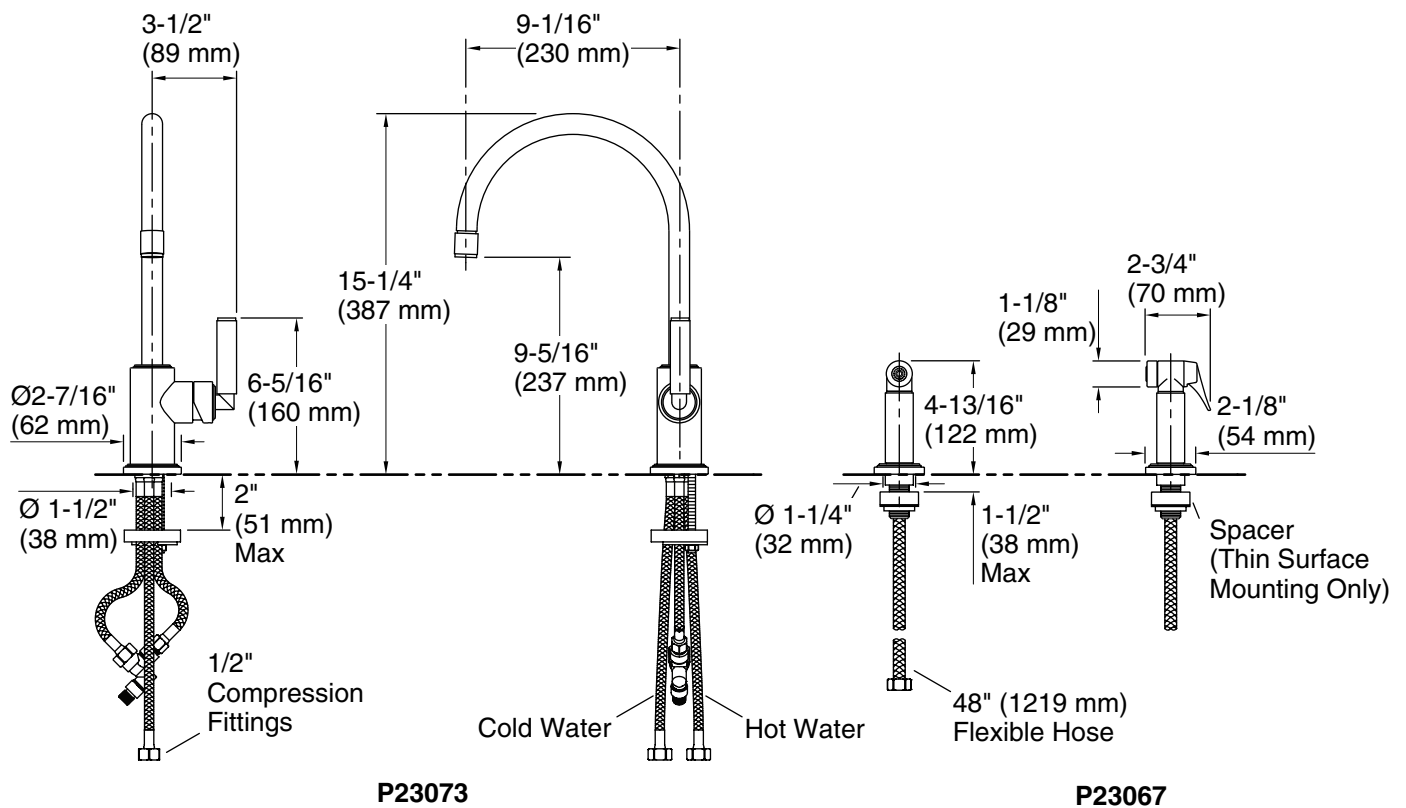

FEATURES

- Solid brass construction for durability and reliability
- Single-control for easy operation
- Single-hole mount allows for less counter clutter
- Spout rotates 360 degrees with 9-5/16" (237 mm) clearance below the spout
- 1.8 gal/min (6.8 l/min) maximum flow rate
- Complements the Vir Stil Minimal kitchen faucet collection

P23067,
P23073

SPECIFIED MODEL				
Model	Description	Finishes		
P23067-00	Vir Stil Minimal Sidespray	<input type="checkbox"/> CP Polished Chrome	<input type="checkbox"/> AD Nickel Silver	<input type="checkbox"/> AG Brushed Nickel
P23073-00	Vir Stil Minimal Kitchen Faucet	<input type="checkbox"/> CP Polished Chrome	<input type="checkbox"/> AD Nickel Silver	<input type="checkbox"/> AG Brushed Nickel
Recommended Accessory				
P23068-00	Vir Stil Minimal Soap/Lotion Dispenser	<input type="checkbox"/> CP Polished Chrome	<input type="checkbox"/> AD Nickel Silver	<input type="checkbox"/> AG Brushed Nickel