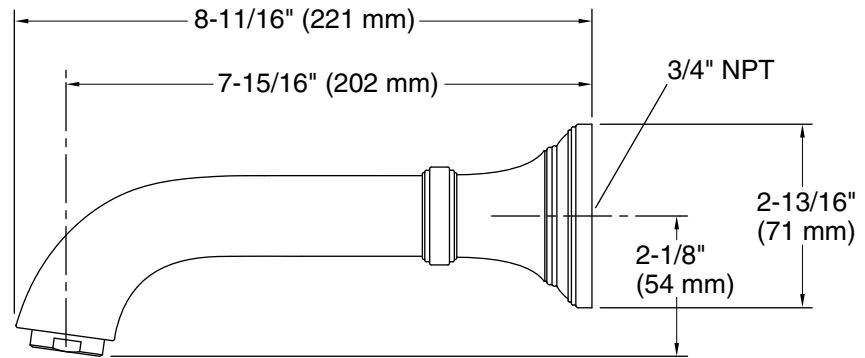

FEATURES

P23124

- Solid brass construction for durability and reliability
- 3/4" NPT spout connection
- Complements the Inigo collection

Spout Installation Information

SPECIFIED MODEL

Model	Description	Finishes			
P23124-00	Inigo Bath Spout	<input type="checkbox"/> CP Polished Chrome	<input type="checkbox"/> AD Nickel Silver	<input type="checkbox"/> AG Brushed Nickel	<input type="checkbox"/> W6 Weathered Bronze