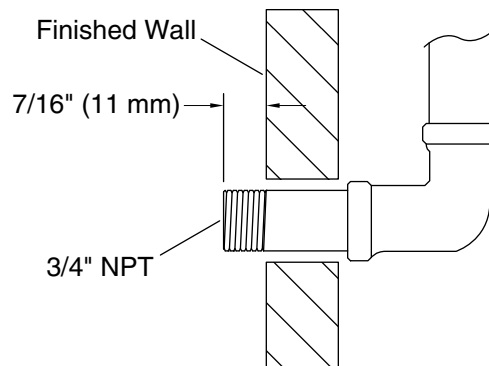

FEATURES

P23124

- Solid brass construction for durability and reliability
- 3/4" NPT spout connection
- Complements the Inigo collection

Spout Installation Information

SPECIFIED MODEL

Model	Description	Finishes			
P23124-00	Inigo Bath Spout	<input type="checkbox"/> CP Polished Chrome	<input type="checkbox"/> AD Nickel Silver	<input type="checkbox"/> AG Brushed Nickel	<input type="checkbox"/> W6 Weathered Bronze