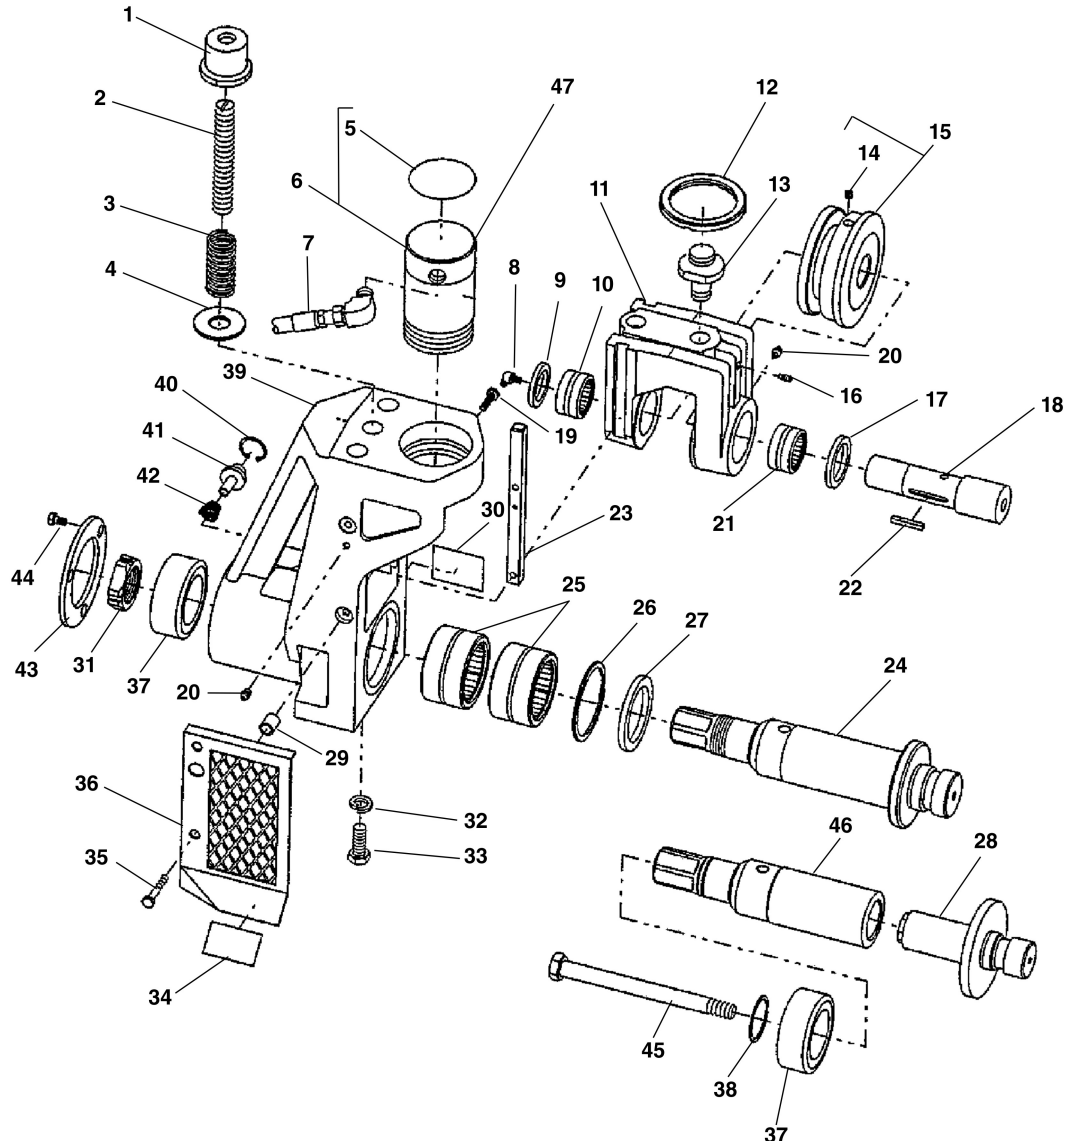

**NOTE: Order parts by Catalog Number only.  
DO NOT order by Reference Number.**

Ref. No.	Catalog No.	Description	Ref. No.	Catalog No.	Description	Ref. No.	Catalog No.	Description
1	49117	Depth Adjustment Nut	22	27002	Key, 3/16 Sq. x 1 1/16	36	49197	Guard (Incls. Ref. 29)
2	49112	Depth Rod	23	49107	Set of 2 Slide Keys	37	49127	Bearing
3	49122	Spring	24	51427	Drive Shaft, 2-6" Sch. 10 & 40	38	49192	Spiral Retaining Ring
4	60995	Flat Washer, 3/4"		51432	Drive Shaft Assy. - same as above and includes Ref. 37, 49	39	49057	Lower Roll Housing (Incls. Ref. 20)
5	49262	Label, Depth Adjustment		51817	Drive Shaft, 8-12" Sch 10, 8" Sch 40	40	49177	Retaining Ring
6	49147	Hydraulic Cylinder		51812	Drive Shaft Assy. - same as above and includes Ref. 37, 49	41	49172	Lock Pin
7	49142	Hydraulic Hose	25	87600	Roller Bearing (2)	42	44915	Spring
8	46915	Grease Fitting - 65 Deg.	26	49187	Spiral Retaining Ring	43	49132	Retaining Plate
9	87695	Seal	27	91000	Seal	44	60265	Hex Screw, 1/4" - 20 x 1/2" (3)
10	87710	Roller Bearing	28	49157	Drive Roll, 1"	45	49667	Hex Bolt 5/8" - 11 x 7"
11	49062	Upper Roll Housing (Incls. Ref. 9, 10, 16, 17, 20, 21)	29	49202	Set of 2 Spacers	46	61132	Hydraulic Pump
12	49152	Lock Ring	30	49207	Label, Warning	47	60005	Hex Screw, 1/4" - 20 x 3/4" (4)
13	49082	Piston Rod Coupling	31	48292	Mounting Base Kit - 300	48	27402	Flat Washer (4)
14	45192	Set Screw, 1/4" - 20 x 3/8"		48392	Mounting Base Kit - 1822	49	49607	Bearing Retaining Nut
15	49162	Groove Roll, 1"		48397	Mounting Base Kit - 1224	50	49067	Drive Shaft - for 1", 1 1/4", 1 1/2" rolls and copper roll 2" - 6"
	49097	Groove Roll, 1 1/4" - 1 1/2"		48402	Mounting Base Kit - 535		49627	Drive Shaft Assy. - same as above and includes Ref. 37, 38, 45
	49217	Groove Roll 2" - 6" SC 10/40		60212	Mounting Base Kit - 1233/300 Compact	51	35943	Repair Kit
	51822	Groove Roll, 8" - 12" Sch. 10, 8" Sch. 40				<b>Following Items Not Shown:</b>		
	50127	Groove Roll, Copper 2" - 6"	33	45500	Hex Screw, 1/2" x 1 1/4" (2)		49087	T-Handle Hex Key, 1/8"
16	51723	Set Screw, 1/4" - 20 x 1/2"	32	86445	Lock Washer, 1/2" (2)		49167	Coupling - 535/1822/1224
17	87690	Seal	34	49257	Label, Warning		53987	Roll Storage Case
18	49102	Upper Roll Shaft (Incls. Ref. 8, 22)	35	49212	Hex Screw, 1/4" - 20 x 1 3/4" (2)		54317	Box Wrench
19	49252	Hex Screw, 1/4" - 20 x 1" (2)						
20	46860	Grease Fitting (4)						
21	87610	Roller Bearing						