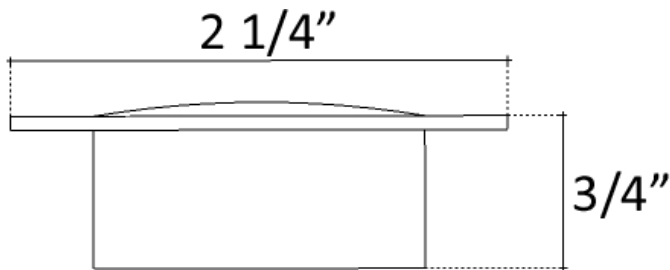

**Description:**

- Brass Construction
- Finishes are Plated
- All Standard Drains  
Non-Overflow  
Can not be used with Decorative Drains

**Available Finishes:**

<b>DB</b>	Dark Bronze
<b>WC</b>	Weathered Copper
<b>PN</b>	Polished Nickel
<b>SN</b>	Satin Nickel
<b>PW</b>	Pewter