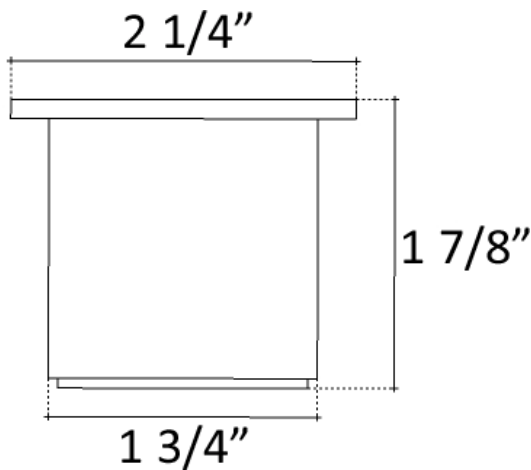

**Description:**

- Brass Construction
- Finishes are Plated
- All Standard Drains  
Non-Overflow  
Can not be used with Decorative Drains

**Available Finishes:**

<b>DB</b>	Dark Bronze
<b>WC</b>	Weathered Copper
<b>PN</b>	Polished Nickel
<b>SN</b>	Satin Nickel
<b>PW</b>	Pewter