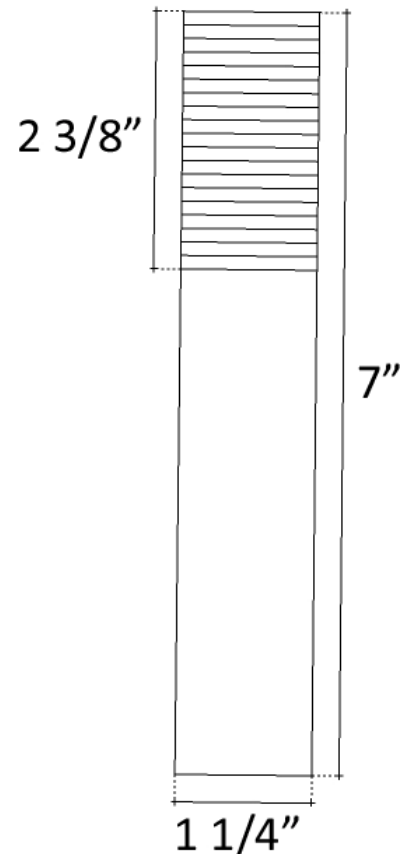

**Description:**

- Brass Construction
- Finishes are Plated
- All Standard Drains  
Non-Overflow  
Can not be used with Decorative Drains

**Available Finishes:**

<b>DB</b>	Dark Bronze
<b>WC</b>	Weathered Copper
<b>PN</b>	Polished Nickel
<b>SN</b>	Satin Nickel
<b>PW</b>	Pewter