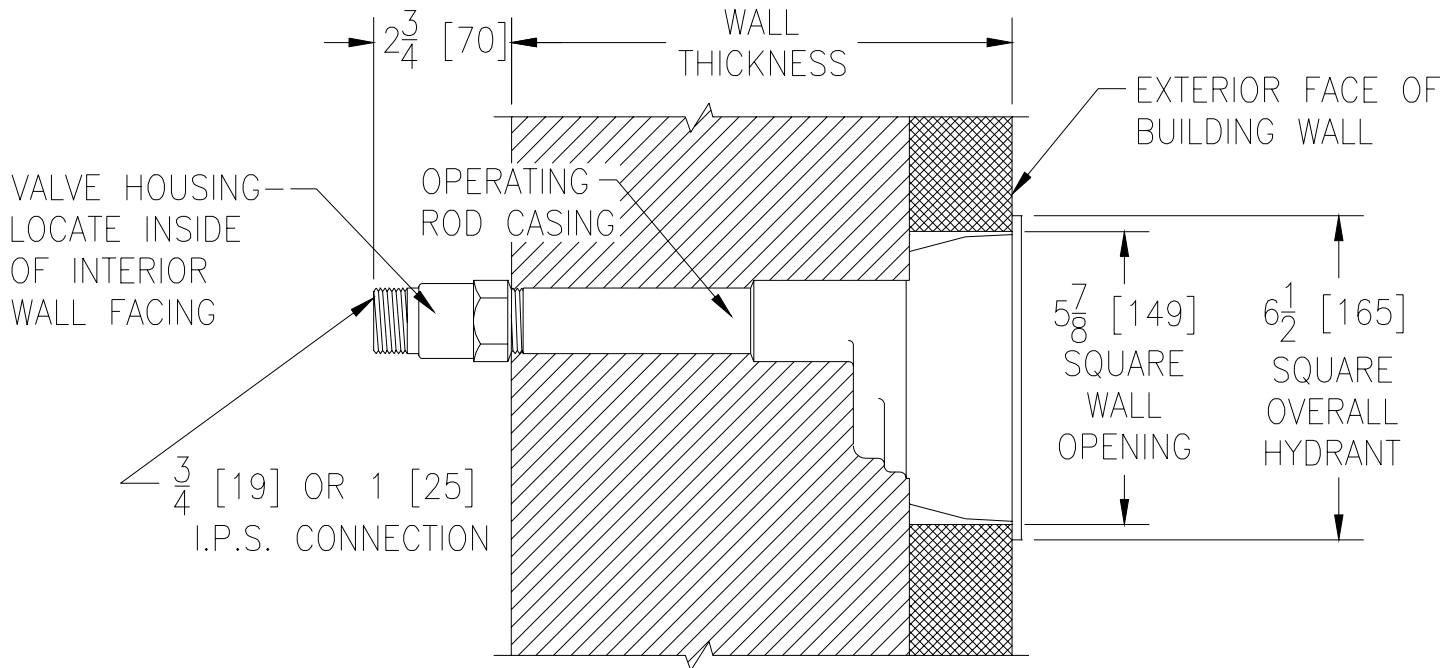

TYPICAL INSTALLATION
Z-1300
ECOLOTROL WALL HYDRANT

Dimensional Data (inches and [mm]) are Subject to Manufacturing Tolerances and Change Without Notice

Z-1300
ECOLOTROL WALL HYDRANT - Encased, Non-Freeze

Ecolotrol wall hydrants provide a flush, fully enclosed, fully protected installation in any type wall construction. Hinged box cover can be locked to prevent vandalism. The same key that unlocks cover operates hydrant. Amply wide flange of box extends over wall opening and provides neat, flush installation for modern building facades.