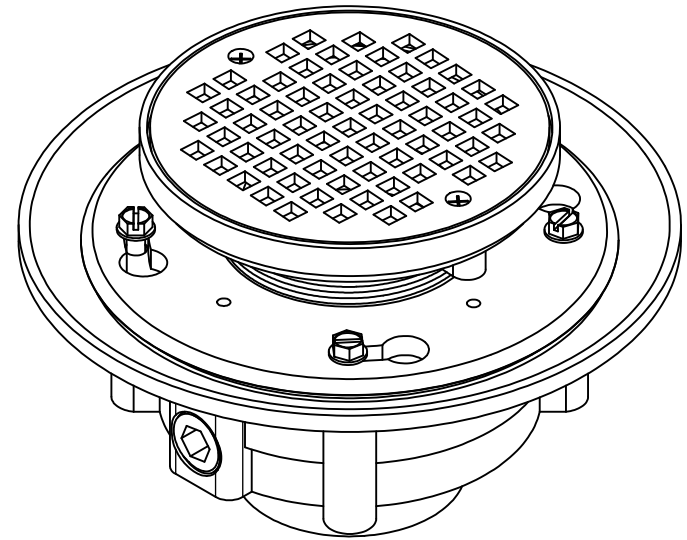

2" X 3" HEAVY DUTY DRAIN BASE WITH 3-1/2" PLASTIC SPUDS 5" ROUND STRAINER FITS OVER 2" AND INSIDE 3 SCHEDULE 30 DWV PIPE

PHONE NUMBER  
1-800-355-6637  
FAX NUMBER  
1-800-462-6991  
SCALE .8 : 1 DATE 1-06-11  
SHEET 1 OF 1  
DRAWN BY ASHLEY KRALOVEC

PART NO.	D49027	D49028	D49031	D49032	D49035	D49036
STRAINER	5" PB WITH RING	5" PB WITH RING	5" NB WITH RING	5" NB WITH RING	5" CP WITH RING	5" CP WITH RING
MATERIAL	PVC	ABS	PVC	ABS	PVC	ABS