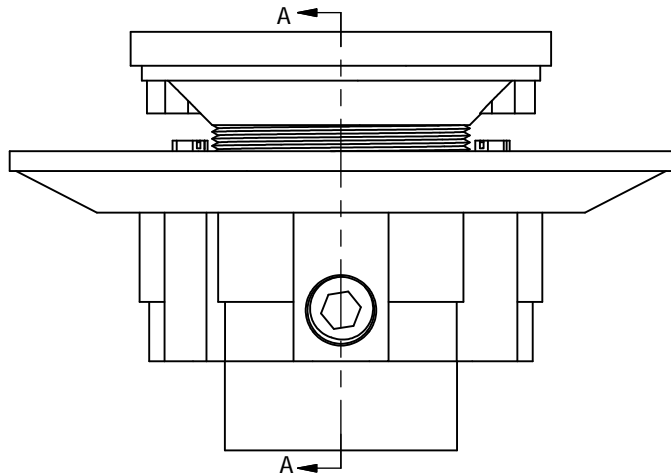

2" X 3" HEAVY DUTY DRAIN BASE WITH 3-1/2" PLASTIC SPUDS 5" ROUND STRAINER FITS OVER 2" AND INSIDE 3 SCHEDULE 30 DWV PIPE

PHONE NUMBER  
1-800-355-6637  
FAX NUMBER  
1-800-462-6991  
SCALE .8 : 1 DATE 1-06-11  
SHEET 1 OF 1  
DRAWN BY ASHLEY KRALOVEC

PART NO.	D49027	D49028	D49031	D49032	D49035	D49036
STRAINER	5" PB WITH RING	5" PB WITH RING	5" NB WITH RING	5" NB WITH RING	5" CP WITH RING	5" CP WITH RING
MATERIAL	PVC	ABS	PVC	ABS	PVC	ABS