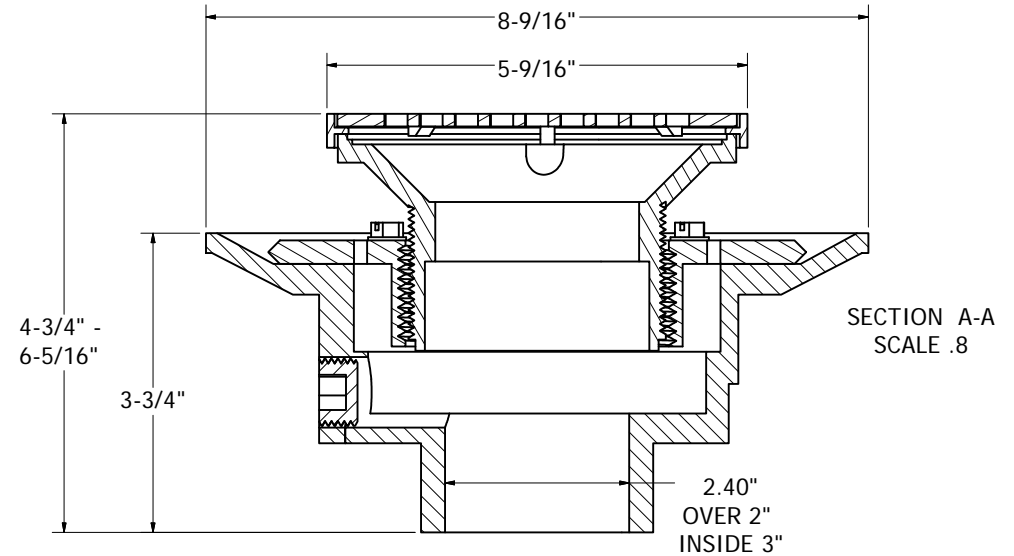

2" X 3" HEAVY DUTY DRAIN BASE WITH 3-1/2" PLASTIC SPUDS 5" ROUND STRAINER FITS OVER 2" AND INSIDE 3 SCHEDULE 30 DWV PIPE

PHONE NUMBER  
1-800-355-6637  
FAX NUMBER  
1-800-462-6991  
SCALE .8 : 1 DATE 1-06-11  
SHEET 1 OF 1  
DRAWN BY ASHLEY KRALOVEC

PART NO.	D49027	D49028	D49031	D49032	D49035	D49036
STRAINER	5" PB WITH RING	5" PB WITH RING	5" NB WITH RING	5" NB WITH RING	5" CP WITH RING	5" CP WITH RING
MATERIAL	PVC	ABS	PVC	ABS	PVC	ABS