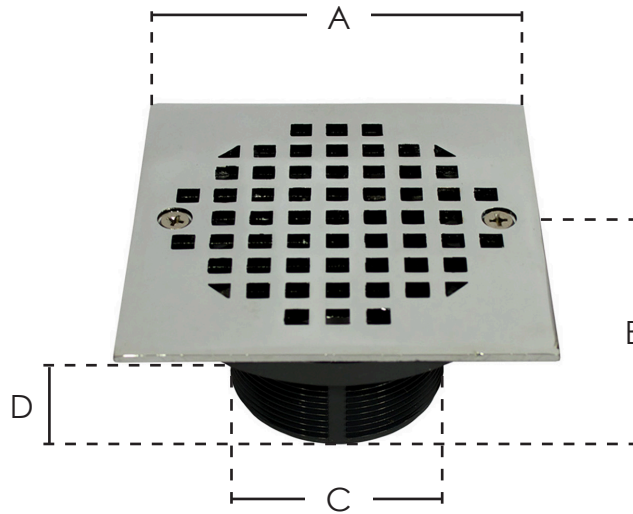

2" IPS PLASTIC SPUD WITH 4" SQUARE STRAINER

PVC	STRAINER	A	B	C	D
D50989	4" CP	4-1/4"	2-1/4"	2-3/8"	1-1/2"
D50990	4" PB	4-1/4"	2-1/4"	2-3/8"	1-1/2"

ABS	STRAINER	A	B	C	D
D57989	4" CP	4-1/4"	2-1/4"	2-3/8"	1-1/2"
D57990	4" PB	4-1/4"	2-1/4"	2-3/8"	1-1/2"