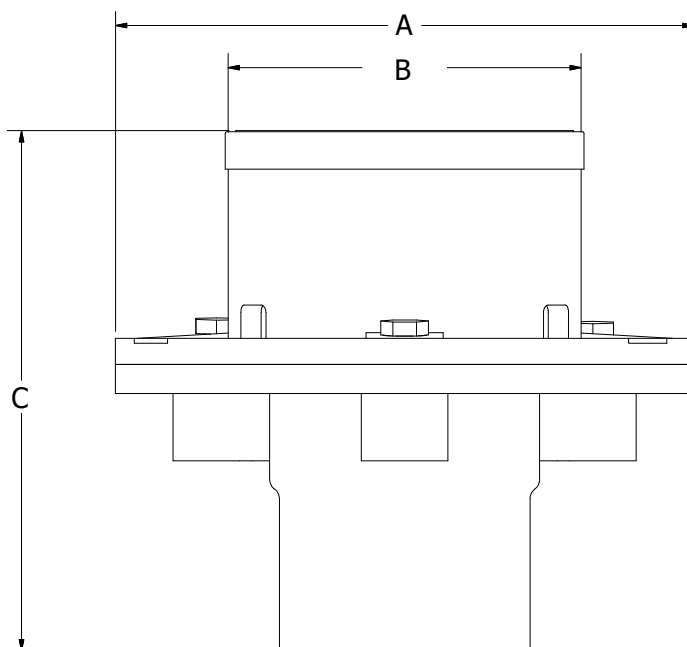

2" NO HUB CODE BLUE EZ TEST SHOWER DRAIN WITH BASE AND STAINLESS STEEL ROUND STRAINER

- Includes cover plate and stainless steel screws
- 4-1/4" overall height

Part No.	Pipe Size	A	B	C
D64302	2.00"	6.00"	3.58"	5.58"
D64022	2.00"	7.00"	3.58"	5.50"