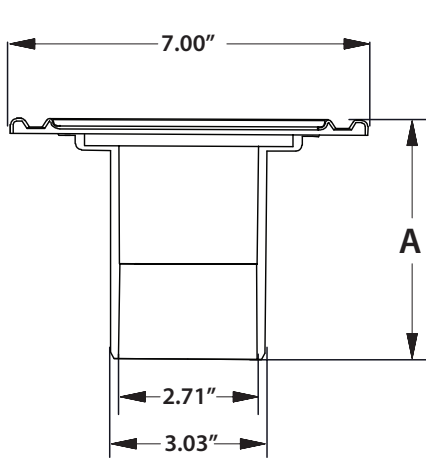

Metal Ring

Plastic Ring

3" CLOSET FLANGE WITH LONG BARREL AND ADJUSTABLE RING

- Fits inside 3" pipe Schedule 40 DWV pipe
- Adjustable swivel ring
- Flush fit

Flange With Metal Ring

PVC	ABS	A
C50302	C50303	4.67"
C50304	C50305	6.67"

Flange With Plastic Ring

PVC	ABS	A
C50306	C50307	4.67"
C50308	C50309	6.67"