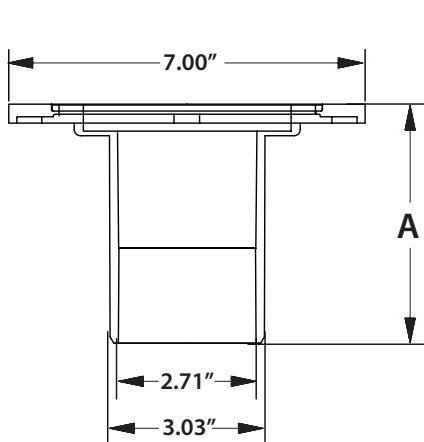

Metal Ring

Plastic Ring

3" CLOSET FLANGE WITH LONG BARREL AND ADJUSTABLE RING

- Fits inside 3" pipe Schedule 40 DWV pipe
- Adjustable swivel ring
- Flush fit

Flange With Metal Ring

PVC	ABS	A
C50302	C50303	4.67"
C50304	C50305	6.67"

Flange With Plastic Ring

PVC	ABS	A
C50306	C50307	4.67"
C50308	C50309	6.67"