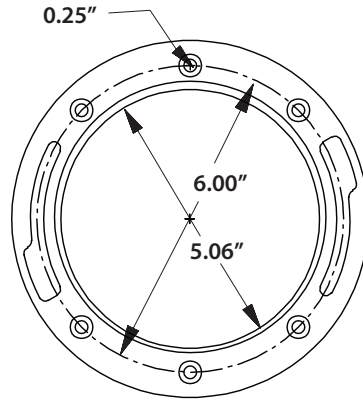

Metal Ring

Plastic Ring

3" CLOSET FLANGE WITH LONG BARREL AND ADJUSTABLE RING

- Fits inside 3" pipe Schedule 40 DWV pipe
- Adjustable swivel ring
- Flush fit

Flange With Metal Ring

PVC	ABS	A
C50302	C50303	4.67"
C50304	C50305	6.67"

Flange With Plastic Ring

PVC	ABS	A
C50306	C50307	4.67"
C50308	C50309	6.67"