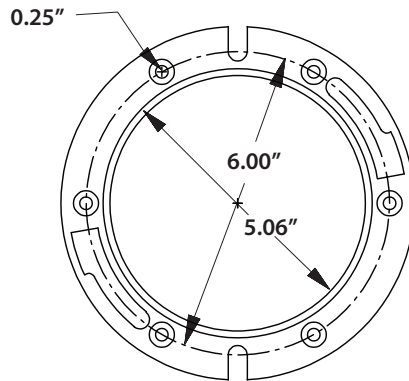

Metal Ring

Plastic Ring

3" CLOSET FLANGE WITH LONG BARREL AND ADJUSTABLE RING

- Fits inside 3" pipe Schedule 40 DWV pipe
- Adjustable swivel ring
- Flush fit

Flange With Metal Ring

PVC	ABS	A
C50302	C50303	4.67"
C50304	C50305	6.67"

Flange With Plastic Ring

PVC	ABS	A
C50306	C50307	4.67"
C50308	C50309	6.67"