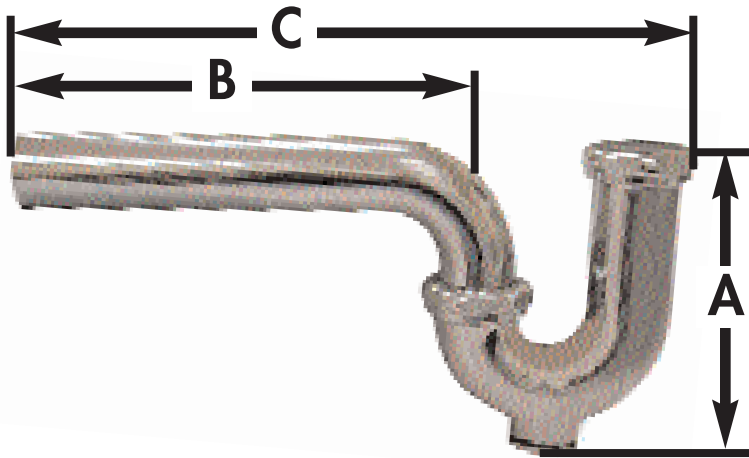

SPECIFICATION SUBMITTAL SHEET

jones stephens corporation

COMMERCIAL P-TRAP WITH CLEANOUT

features and benefits:

- Chrome plated brass
- Brass nuts with poly washers
- 17 gauge semi-cast P-trap
- 17 gauge tubular wall bend
- 1/2" FIP cleanout with plug
- Boxed

This product and others like it can be found in the Jones Stephens catalog. Call today to order your catalog or download it from our website: www.plumbest.com

PART NO.	A	B	C
□ J37-124	4 3/4"	7 3/8"	10 3/4"
□ J37-150	5"	8 1/8"	11 3/4"