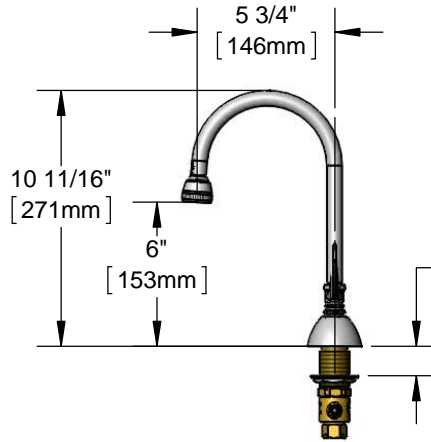

Architect/Engineering Specifications:

8" deck mount lavatory mixing faucet, swivel gooseneck with rosespray outlet, compression cartridges, 4" wrist action handles, chrome plated escutcheons and 1/2" NPSM male inlets with coupling nuts. Certified to ASME A112.18.1/CSA B125.1, NSF 61-Section 9 and NSF 372. Meets ADA ANSI/ICC A117.1 requirements.

Job Name _____
 Model Specified _____ Quantity _____
 Variations Specified _____
 Date _____

1 1/4" [31mm] Maximum Thickness

Features & Benefits:

- 8" EasyInstall concealed deck mount faucet w/ forged brass body
- 5 3/4" swivel gooseneck w/ swivel-to-rigid washer to convert swivel gooseneck to rigid
- Rosespray outlet, Series 1
- Quarter-turn Eterna compression cartridges
- 4" wrist action handles w/ color coded indexes
- 1/2" NPSM male inlets w/ coupling nuts
- Material: Forged brass body, polish chrome plated brass tubular spout and chrome plated brass handles

Optional Handles

- 4" Wrist Action (Standard)
- Lever
- 4-Arm

Optional Cartridges

- Quarter-Turn Cerama
- Eterna
- Quarter-Turn Eterna (Standard)
- Push Button Metering
- Pivot Action Metering
- Wrist Action Metering