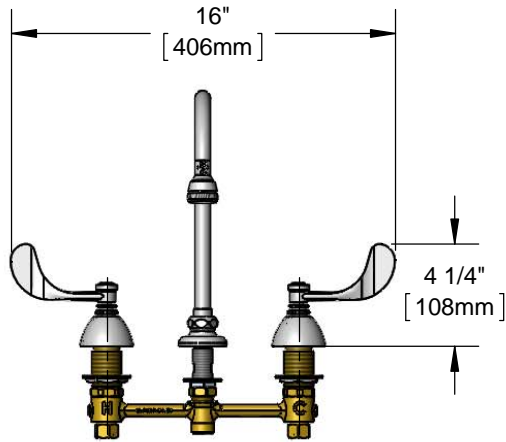

Architect/Engineering Specifications:

8" deck mount lavatory mixing faucet, swivel gooseneck with rosespray outlet, compression cartridges, 4" wrist action handles, chrome plated escutcheons and 1/2" NPSM male inlets with coupling nuts. Certified to ASME A112.18.1/CSA B125.1, NSF 61-Section 9 and NSF 372. Meets ADA ANSI/ICC A117.1 requirements.

Job Name _____
 Model Specified _____ Quantity _____
 Variations Specified _____
 Date _____

1 1/4" [31mm] Maximum Thickness

Features & Benefits:

- 8" EasyInstall concealed deck mount faucet w/ forged brass body
- 5 3/4" swivel gooseneck w/ swivel-to-rigid washer to convert swivel gooseneck to rigid
- Rosespray outlet, Series 1
- Quarter-turn Eterna compression cartridges
- 4" wrist action handles w/ color coded indexes
- 1/2" NPSM male inlets w/ coupling nuts
- Material: Forged brass body, polish chrome plated brass tubular spout and chrome plated brass handles

Optional Handles

- 4" Wrist Action (Standard)
- Lever
- 4-Arm

Optional Cartridges

- Quarter-Turn Cerama
- Eterna
- Quarter-Turn Eterna (Standard)
- Push Button Metering
- Pivot Action Metering
- Wrist Action Metering