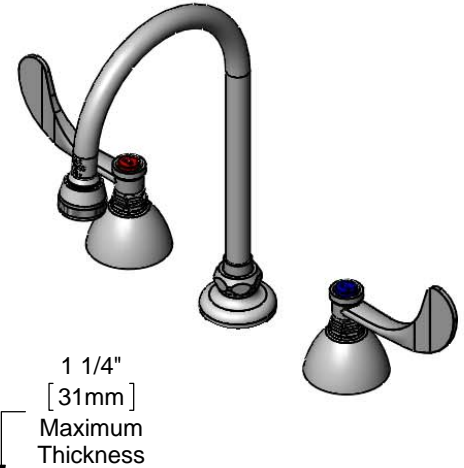

Architect/Engineering Specifications:

8" deck mount lavatory mixing faucet, swivel gooseneck with rosespray outlet, compression cartridges, 4" wrist action handles, chrome plated escutcheons and 1/2" NPSM male inlets with coupling nuts. Certified to ASME A112.18.1/CSA B125.1, NSF 61-Section 9 and NSF 372. Meets ADA ANSI/ICC A117.1 requirements.

Job Name _____
 Model Specified _____ Quantity _____
 Variations Specified _____
 Date _____

1 1/4" [31mm] Maximum Thickness

Features & Benefits:

- 8" EasyInstall concealed deck mount faucet w/ forged brass body
- 5 3/4" swivel gooseneck w/ swivel-to-rigid washer to convert swivel gooseneck to rigid
- Rosespray outlet, Series 1
- Quarter-turn Eterna compression cartridges
- 4" wrist action handles w/ color coded indexes
- 1/2" NPSM male inlets w/ coupling nuts
- Material: Forged brass body, polish chrome plated brass tubular spout and chrome plated brass handles

Optional Handles

- 4" Wrist Action (Standard)
- Lever
- 4-Arm

Optional Cartridges

- Quarter-Turn Cerama
- Eterna
- Quarter-Turn Eterna (Standard)
- Push Button Metering
- Pivot Action Metering
- Wrist Action Metering