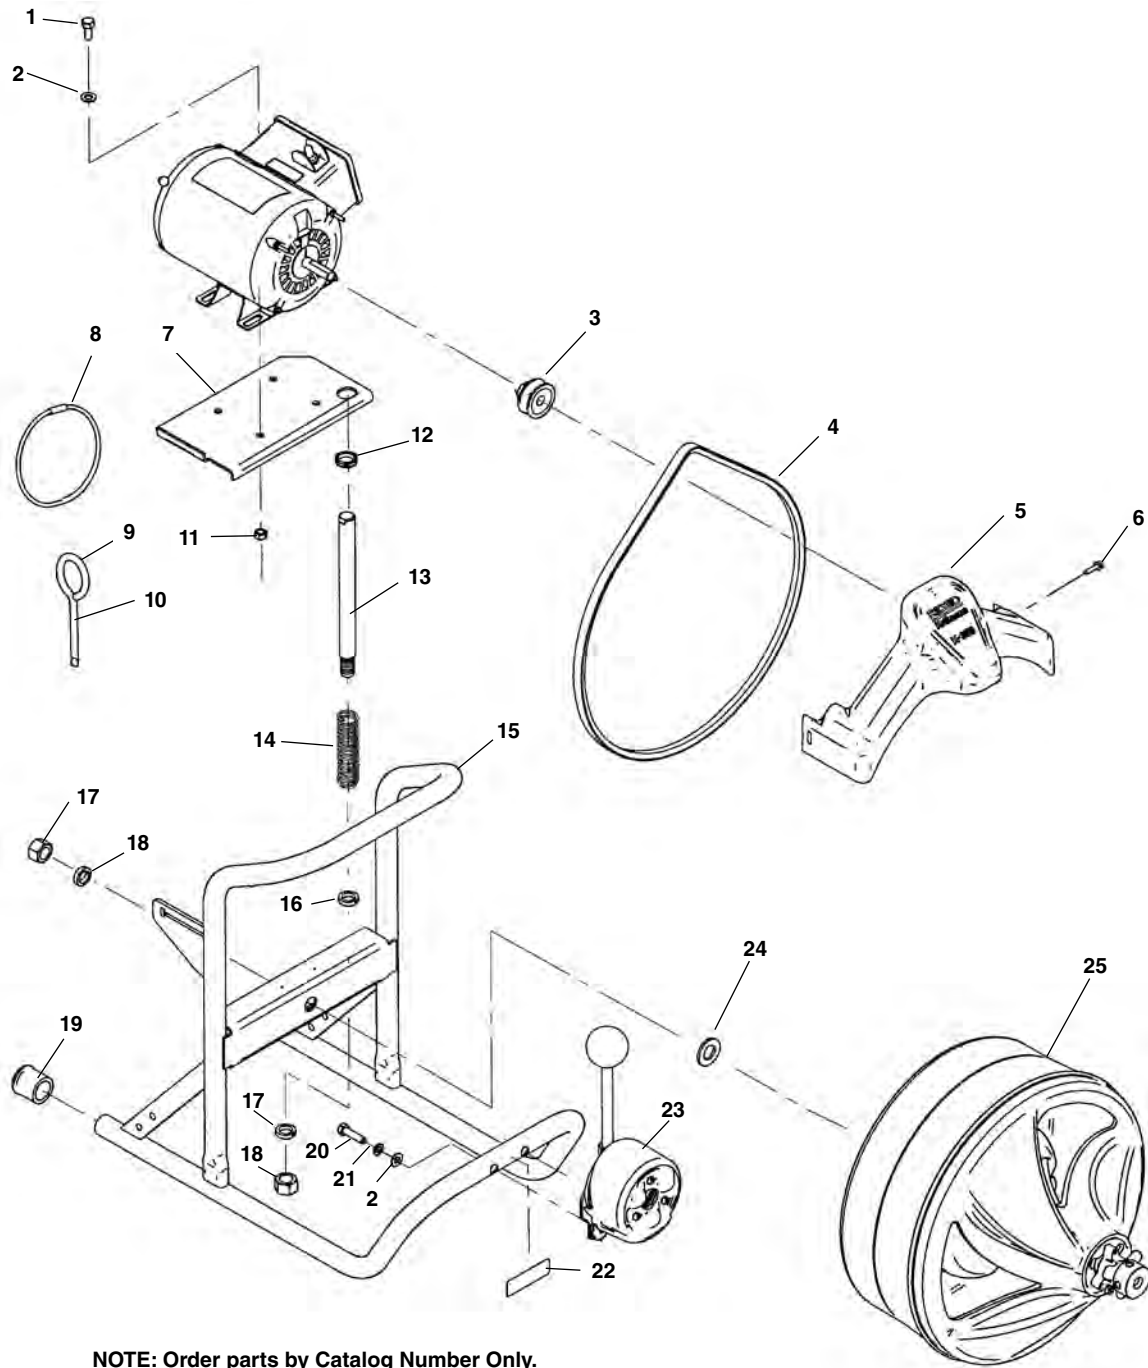

Main Components

**NOTE: Order parts by Catalog Number Only.
DO NOT order by Reference Number.**

Ref. No.	Catalog No.	Description	Ref. No.	Catalog No.	Description
1	61130	Hex Screw $\frac{5}{16}$ " - 18 x $\frac{3}{4}$ " (4)	14	87002	Compression Spring
2	60065	Flat Washer $\frac{5}{16}$ " (6)	15	87007	K-380 Frame
3	86987	Pulley w/Set Screw	16	21963	Spacer (Europe & U.K. Only)
4	86977	Belt	17	13617	$\frac{5}{8}$ " - 11 Nut
5	86982	Belt Guard	18	46682	$\frac{5}{8}$ " Lockwasher
6	37907	#10 Screw (5)	19	37962	Rubber Tip (2)
7	86992	Motor Base Plate	20	60515	Hex Screw $\frac{3}{16}$ " - 18 x 1.25" (2)
8	54562	Tool Holder	21	60080	$\frac{11}{32}$ " Lockwasher (2)
9	59230	$\frac{3}{8}$ " Pin Key	22	87012	K-380 Label
10	59225	$\frac{1}{2}$ " Pin Key	23	87337	K-380 Power Feed Assembly
11	27517	Lock Nut (4)	24	41790	Flat Washer
12	37952	Split Grommet	25	87077	K-380 Drum Assembly
13	86997	Spring Support Shaft			