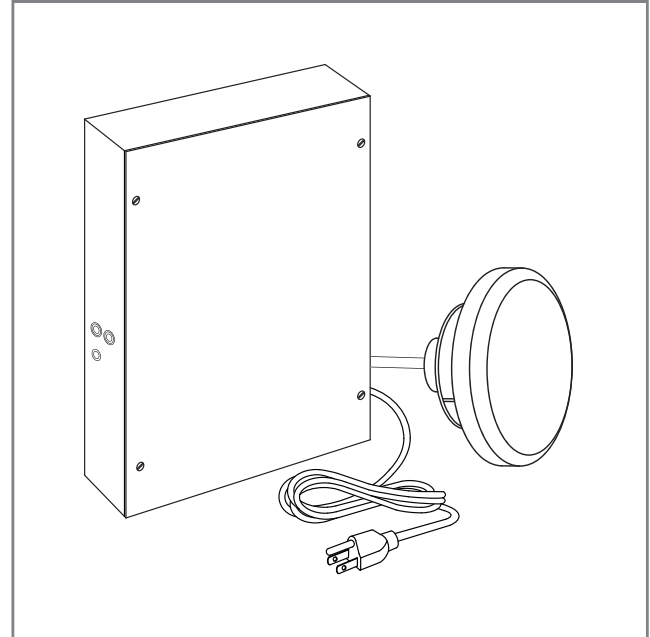

- (1) TSCH Digital Control Module
- (1) 3 5/8" diameter light fixture with trim ring
- (1) 25' control cable
- (1) 25' light fixture control cable
- (1) Silicone Sealant

Installation Notes

Digital Control Module Mounting Holes: 10" apart and level

Rough-in Notes

TSC Digital Control Module requires 120 volt outlet

Requires 2 1/2" hole for mounting the light fixture

ChromaSense Option

Dimensions

TSC Digital Control Module

Light Fixture

Wiring Layout