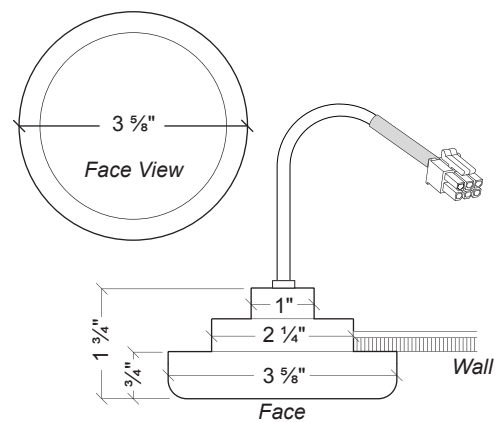

- (1) TSCH Digital Control Module
- (1) 3 5/8" diameter light fixture with trim ring
- (1) 25' control cable
- (1) 25' light fixture control cable
- (1) Silicone Sealant

Installation Notes

Digital Control Module Mounting Holes: 10" apart and level

Rough-in Notes

TSC Digital Control Module requires 120 volt outlet

Requires 2 1/2" hole for mounting the light fixture

ChromaSense Option

Dimensions

TSC Digital Control Module

Light Fixture

Wiring Layout