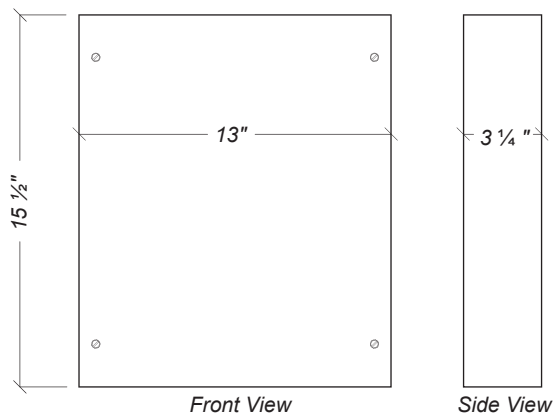

- (1) TSCH Digital Control Module
- (1) 3 5/8" diameter light fixture with trim ring
- (1) 25' control cable
- (1) 25' light fixture control cable
- (1) Silicone Sealant

Installation Notes

Digital Control Module Mounting Holes: 10" apart and level

Rough-in Notes

TSC Digital Control Module requires 120 volt outlet

Requires 2 1/2" hole for mounting the light fixture

ChromaSense Option

Dimensions

TSC Digital Control Module

Light Fixture

Wiring Layout