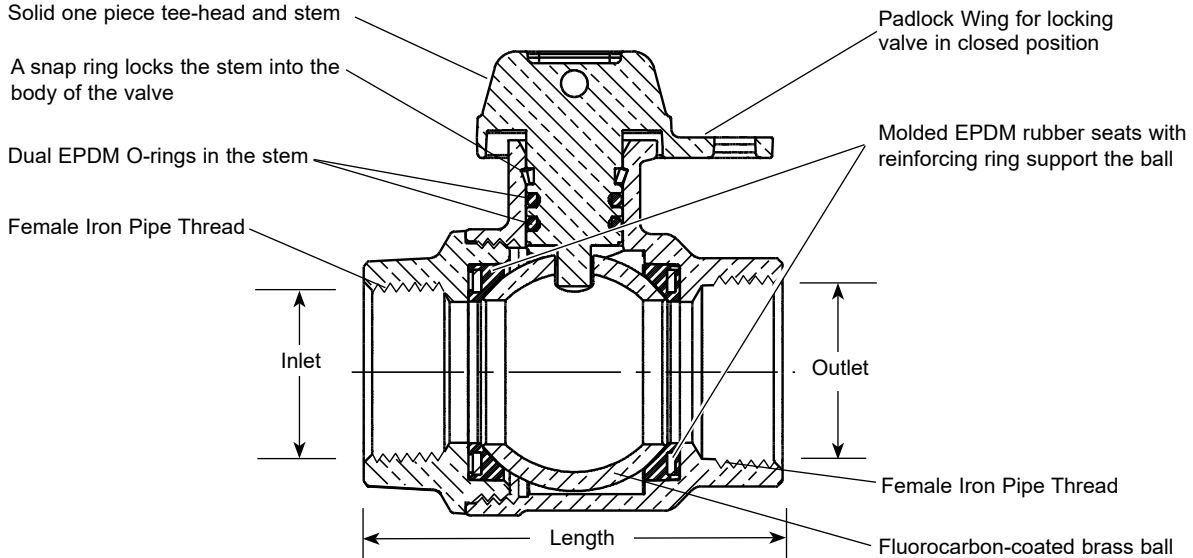

SUBMITTAL INFORMATION

Ball Valve Curb Stop - (B11-xxxW-NL style)

FEMALE IRON PIPE THREAD INLET BY FEMALE IRON PIPE THREAD OUTLET

Due to design variations related to sizing, items may differ from images above.

VALVE SIZE	INLET SIZE	OUTLET SIZE	LENGTH	APPROX. WT. LBS	PART NUMBER	✓ SUBMITTED ITEM(S)
3/4"	3/4"	3/4"	3-1/64"	1.6	B11-333W-NL	
3/4"	3/4"	3/4"	3-21/64"	1.6	B11-333W-3-33-NL	
3/4"	1"	3/4"	3-17/64"	1.7	B11-343W-NL	
3/4"	1"	1"	3-25/64"	1.8	B11-344W-NL	
1"	1"	1"	3-7/16"	2.0	B11-444W-NL	
1-1/4"	1-1/4"	1-1/4"	4-1/32"	4.1	B11-555W-NL	
1-1/4"	1-1/2"	1-1/2"	4-11/32"	4.5	B11-566W-NL	
1-1/2"	1-1/2"	1-1/2"	4-15/32"	4.9	B11-666W-NL	
1-1/2"	2"	1-1/2"	4-23/32"	5.0	B11-676W-NL	
1-1/2"	2"	2"	5"	5.5	B11-677W-NL	
2"	2"	2"	5-1/4"	7.1	B11-777W-NL	
2"	2"	2-1/2"	5-45/64"	7.6	B11-778W-NL	
2"	2-1/2"	2-1/2"	6-1/4"	8.5	B11-788W-NL	

FEATURES

- All brass that comes in contact with potable water conforms to AWWA Standard C800 (ASTM B584, UNS C89833)
- The product has the letters "NL" cast into the main body for lead-free identification
- Certified to NSF/ANSI Standard 61 and NSF/ANSI Standard 372 where applicable
- Brass components that do not come in contact with potable water conform to AWWA Standard C800 (ASTM B62 and ASTM B584, UNS C83600, 85-5-5-5)
- Valve is non-directional and is watertight with flow in either direction
- Ends are integral or secured with adhesive to prevent unintentional disassembly
- Hole for attaching curb box rod or handle is provided in tee-head
- 300 PSI working pressure
- Padlock wing for locking valve in closed position.