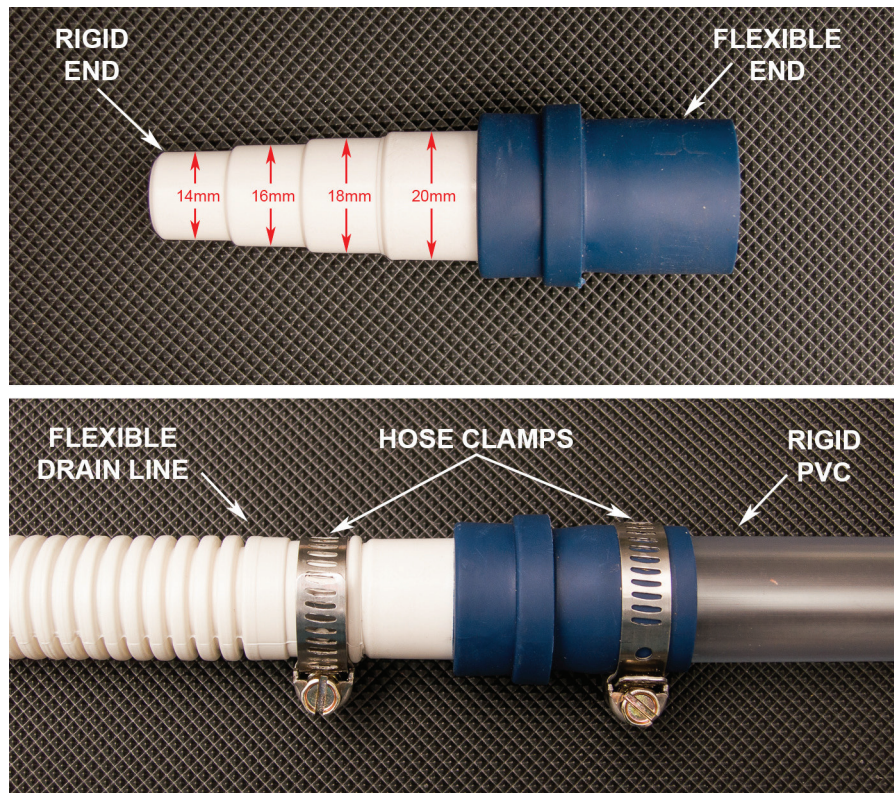

Drain Line Fitting Application Guide

Drain Line Fitting	Flexible End Color	Flexible End Dimension (mm)	Rigid PVC Pipe Size	Rigid (stepped) End Dimension (mm)
230-DLF16	Yellow	16	1/4"	14-16-18-20
230-DLF18	Red	18	3/8"	14-16-18-20
230-DLF20	Blue	20	1/2"	14-16-18-20
230-DLF25	Green	25	3/4"	14-16-18-20
230-DLF32	Gray	32	1"	14-16-18-20

(When connecting to rigid pipe, hose clamps should be used)