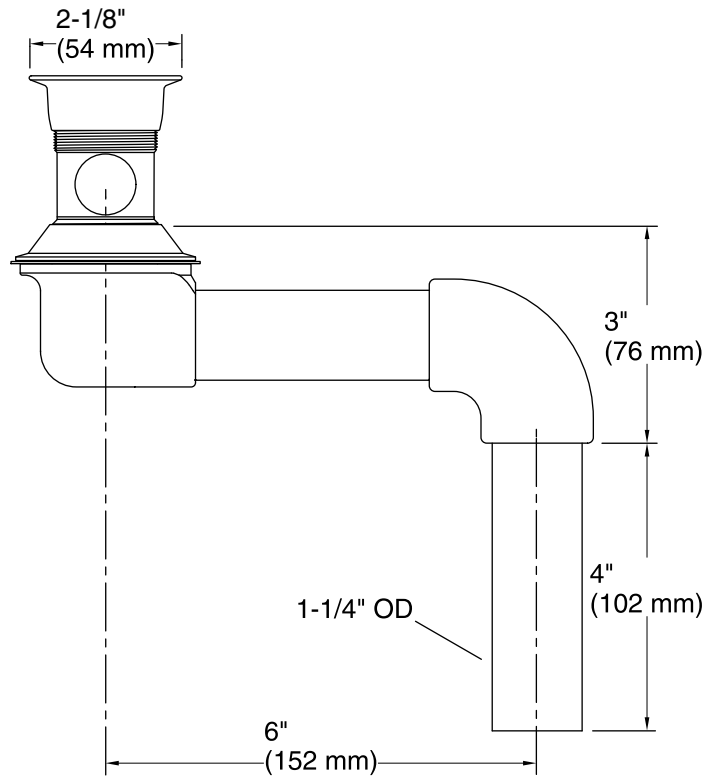

Features

- Brass construction.
- 1-1/4" connection.
- Intended for bathroom sink installations.
- Grid drain.
- 6" (152 mm) offset.
- With overflow.

Codes/Standards

ASME A112.18.2/CSA B125.2

Kohler One-Year Limited Warranty

See website for detailed warranty information.

Technical Information

All product dimensions are nominal.

Notes

Install this product according to the installation guide.