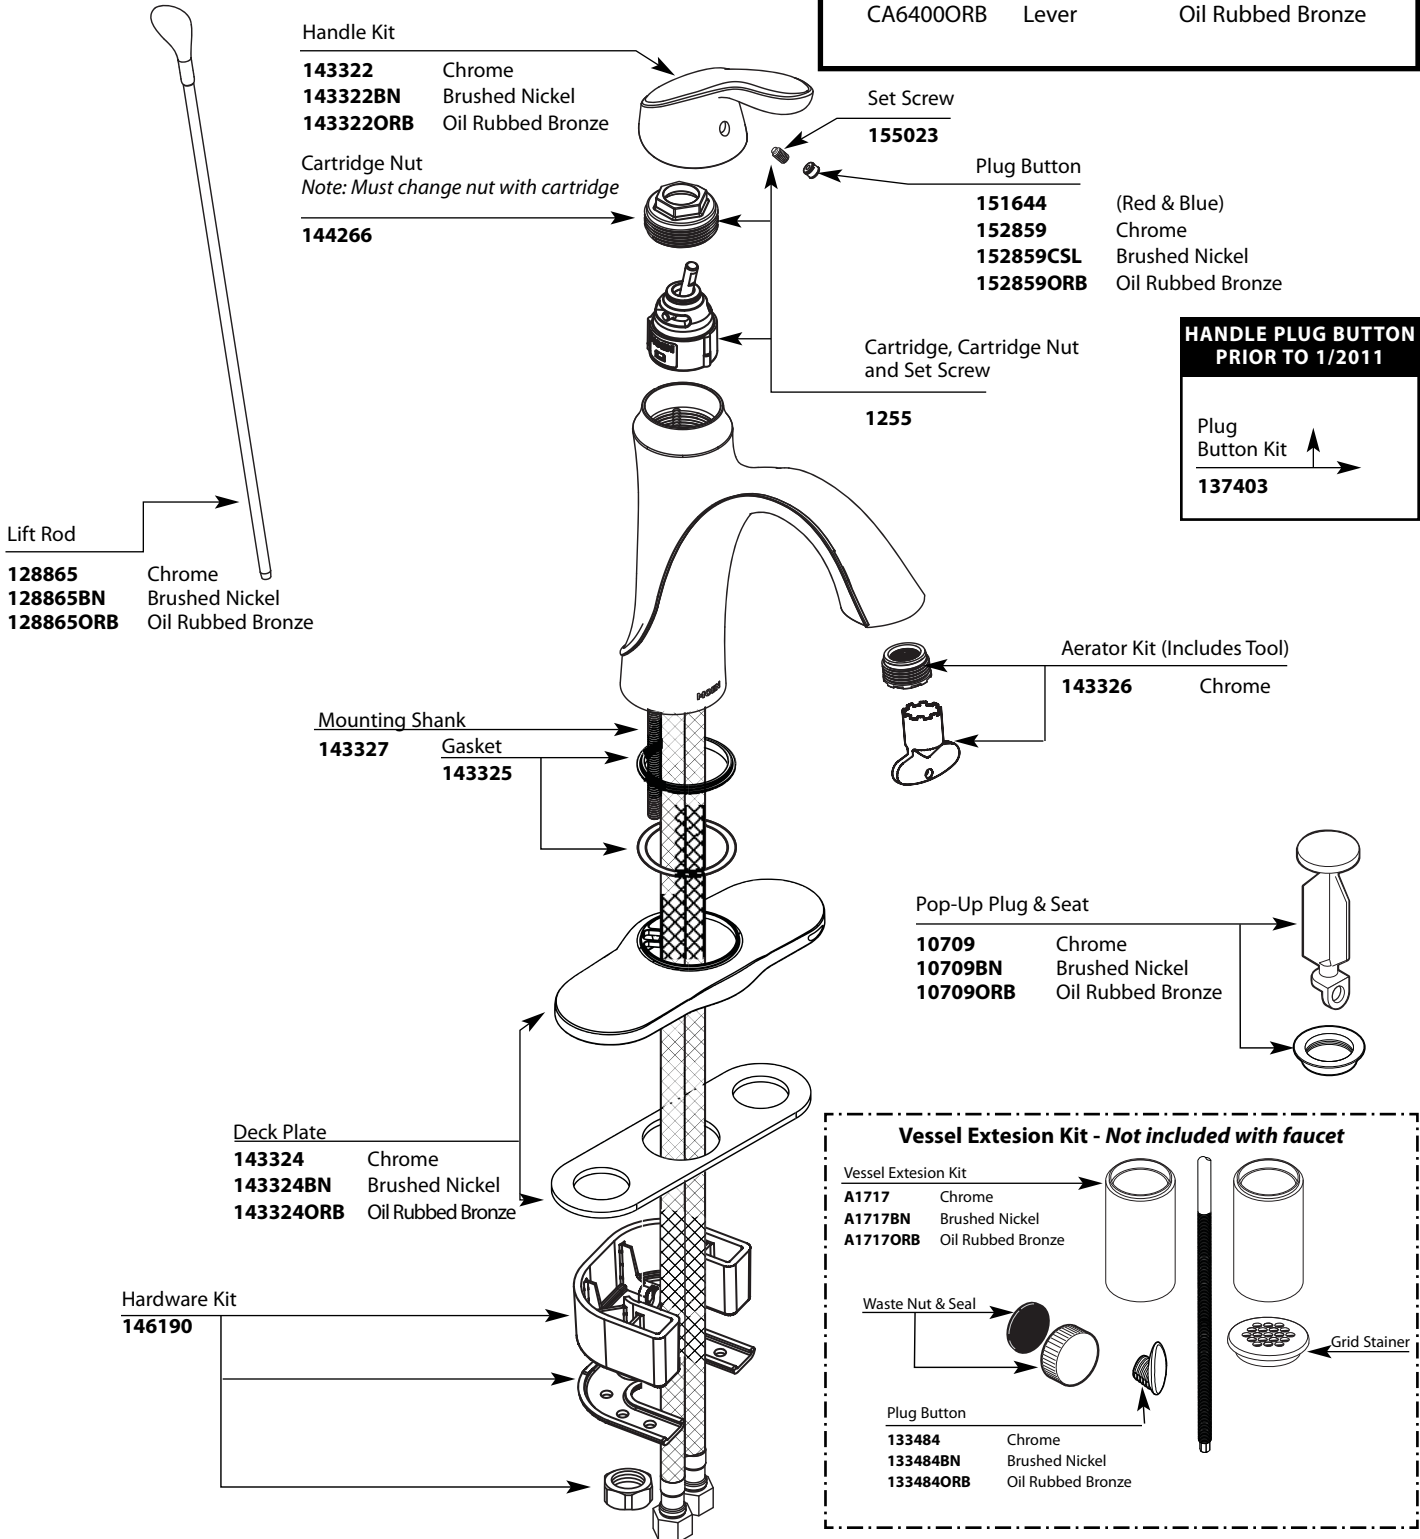

Buy it for looks. Buy it for life.®

Illustrated Parts

■ Order by Part Number

EVA™ One-Handle Lavatory Faucet		
MODEL	HANDLE	FINISH
6400	Lever	Chrome
6400BN	Lever	Brushed Nickel
6400ORB	Lever	Oil Rubbed Bronze

HANDLE PLUG BUTTON PRIOR TO 1/2011

Plug Button Kit

137403

Buy it for looks. Buy it for life.®

Illustrated Parts

■ Order by Part Number

EVA™ One-Handle Lavatory Faucet		
MODEL	HANDLE	FINISH
CA6400	Lever	Chrome
CA6400BN	Lever	Brushed Nickel
CA6400ORB	Lever	Oil Rubbed Bronze

**HANDLE PLUG BUTTON
PRIOR TO 1/2011**

Plug Button Kit ↑
137403 →