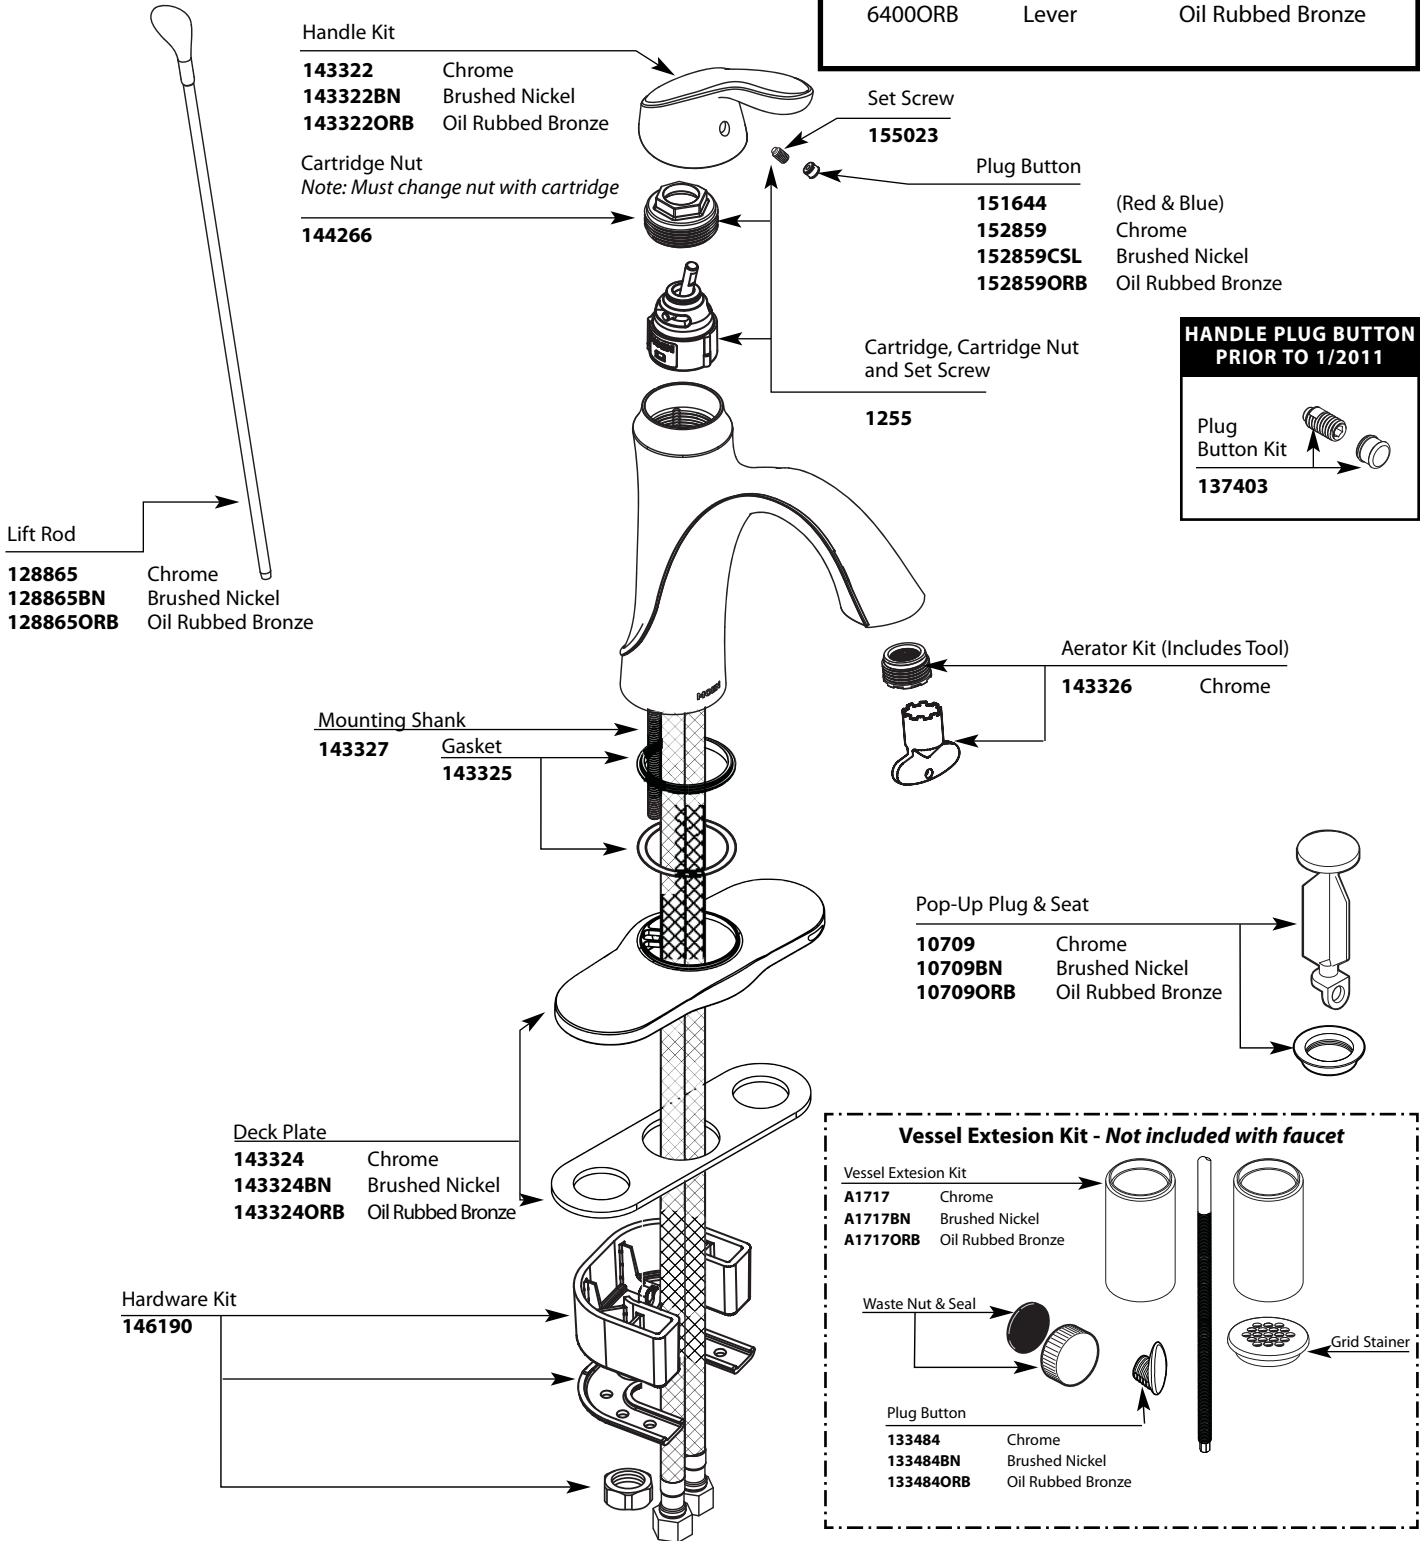

Buy it for looks. Buy it for life.®

Illustrated Parts

■ Order by Part Number

EVA™ One-Handle Lavatory Faucet		
MODEL	HANDLE	FINISH
6400	Lever	Chrome
6400BN	Lever	Brushed Nickel
6400ORB	Lever	Oil Rubbed Bronze

HANDLE PLUG BUTTON PRIOR TO 1/2011

Plug Button Kit

137403

Buy it for looks. Buy it for life.®

Illustrated Parts

■ Order by Part Number

EVA™ One-Handle Lavatory Faucet		
MODEL	HANDLE	FINISH
CA6400	Lever	Chrome
CA6400BN	Lever	Brushed Nickel
CA6400ORB	Lever	Oil Rubbed Bronze

**HANDLE PLUG BUTTON
PRIOR TO 1/2011**

Plug Button Kit ↑
137403 →