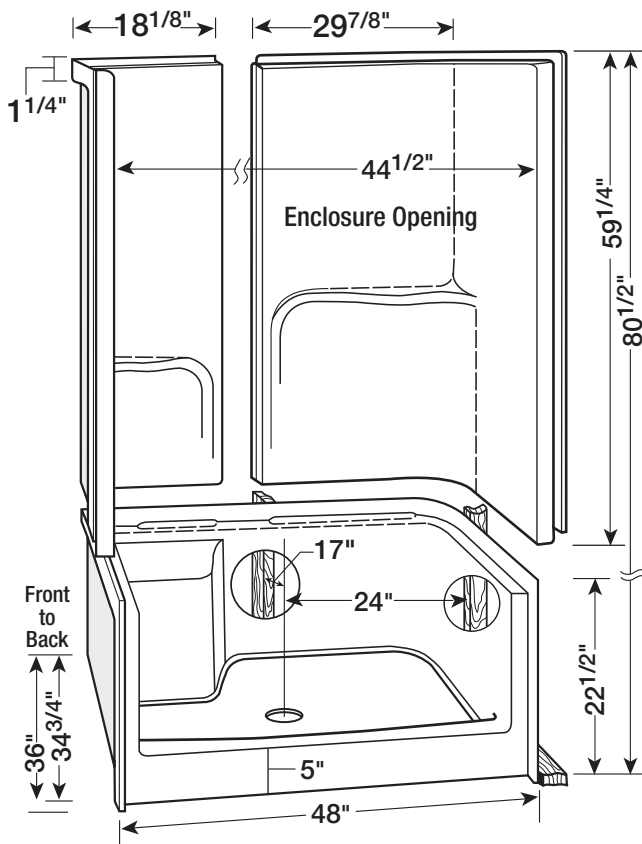

MODEL 48KDC

STANDARD FEATURES

The 3-piece 48" Luxury Shower Stall has a molded seat on the left side, right side, or no seat at all.

A large, sculpted, bi-level, self-draining soap ledge span the back wall. The non-skid floor gives added safety.

Model 48KDC

OPTIONAL FEATURES

- Factory-installed through-bolted curtain rod
- Factory-installed and pre-plumbed pressure-balancing mixing valve
- Additional factory-installed through-bolted flangeless grab bar(s)
- Tempered glass enclosures
- Wide selection of contemporary colors