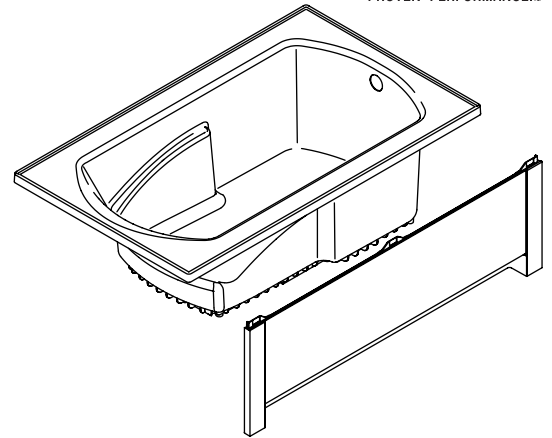

STERLING®

A KOHLER COMPANY

LAWSON™

Features

- Compression molded from our exclusive solid Vikrell® material
- 10-year consumer/3-year commercial limited warranty
- Durable high-gloss finish
- Optional attached apron 71268100
- 60" (1524 mm) x 36" (914 mm) x 20-5/16" (516 mm) rough-in dimensions include flanges
- 60" (1524 mm) x 36" (914 mm) x 20-5/16" (516 mm) finished dimensions

Codes/Standards Applicable

Specified model meets or exceeds the following:

- ANSI Z124.1.2
- ASTM E162
- ASTM E662
- CSA B45

36" (914 mm) DROP-IN BATH
71271100
 ALSO 71271500

Colors/Finishes

- 0: White
- Other: Refer to Price Book for additional colors/finishes

Specified Model

Model	Description	Colors/Finishes	
71271100	60" (1524 mm) x 36" (914 mm) drop-in bath	<input type="checkbox"/> 0	<input type="checkbox"/> Other_____
71271500	60" (1524 mm) x 36" (914 mm) drop-in bath, 5 pack	<input type="checkbox"/> 0	<input type="checkbox"/> Other_____

Technical Information

Fixture*:	
Basin area:	
Bathing well	44" (1118 mm) x 25-1/2" (648 mm)
Top area	51" (1295 mm) x 26-3/4" (679 mm)
To overflow:	
Water depth	15-1/4" (387 mm)
Capacity	59 gal (223.3 L)
* Approximate measurements for comparison only.	