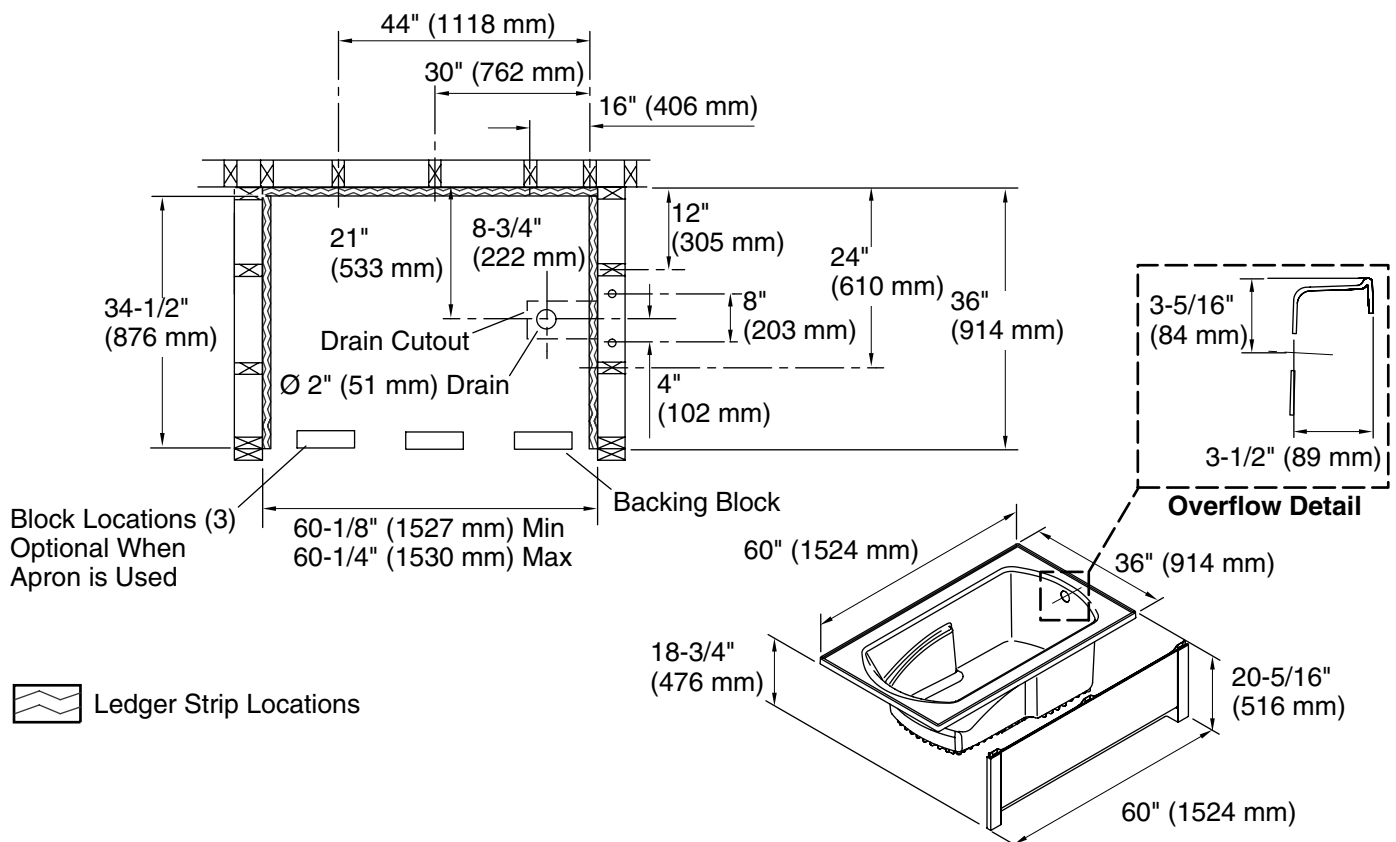

Technical Information

Fixture*:	
Basin area:	
Bathing well	44" (1118 mm) x 25-1/2" (648 mm)
Top area	51" (1295 mm) x 26-3/4" (679 mm)
To overflow:	
Water depth	15-1/4" (387 mm)
Capacity	59 gal (223.3 L)
* Approximate measurements for comparison only.	

Model	Door maximum width	Door maximum height
All	60" (1524 mm)*	NA*
* Varies with alternative walls.		

Installation Notes

Install this product according to the installation guide.

Size the drain cutout to fit the drain assembly that will be used.

Studs should be positioned roughly as shown.

Product Diagram