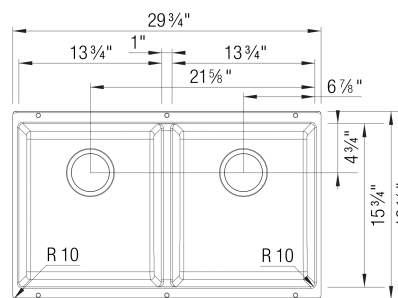

PRECIS Equal Double SILGRANIT

Design and Planning Tips

- Min cabinet size: 33 in

What is included:
Installation instructions
Cut-out template
Limited Lifetime Warranty

Depending on cabinet construction, a different cabinet size may be required. Consult the cabinet manufacturer.