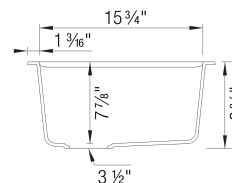

Optional Accessories

Sink Grid	516363
Sink Grid	233542
CapFlow Strainer Cover	517666
Undermount Clips	440851

Warranty

BLANCO offers a limited lifetime warranty on all sinks and faucets, as well as a one-year warranty on all custom accessories.

Code/Standards Compliance

BLANCO sinks and faucets are third-party tested and certified to standards and listed by applicable certification bodies. For more information on individual product listings, contact our office or listing organization.

View our how-to videos to learn more about installing and caring for BLANCO products:
<https://www.blanco.com/us-en/service/how-to-videos/how-to-videos-for-sinks/>

Questions? Contact us today

BLANCO America, Inc.
110 Mount Holly By-Pass
Lumberton, NJ 08048

Phone & Fax
Phone: 888-668-6201
Fax: 609-668-6211

While BLANCO endeavors to provide accurate information, all dimensions are nominal, cannot be guaranteed, and are subject to change or cancellation. BLANCO assumes no responsibility for use of superseded or voided specifications.