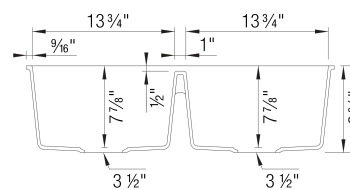

PRECIS Equal Double SILGRANIT

Design and Planning Tips

- Min cabinet size: 33 in

What is included:
Installation instructions
Cut-out template
Limited Lifetime Warranty

Depending on cabinet construction, a different cabinet size may be required. Consult the cabinet manufacturer.