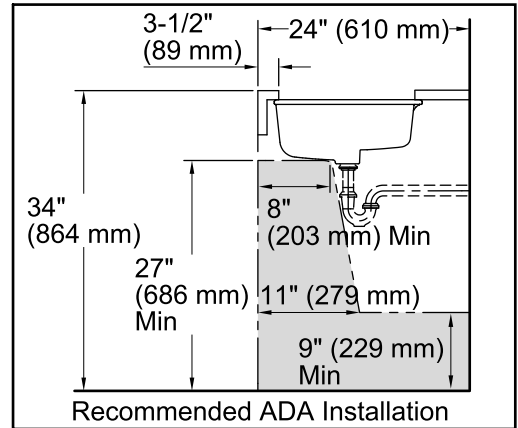

Features

- Vitreous china.
- Under-mount.
- Rectangular basin with contemporary design.
- With overflow.
- No faucet holes; requires wall- or counter-mount faucet.
- 17-1/4" (438 mm) x 13" (330 mm)

Recommended Accessories

K- 8998 P-Trap

Components

Additional included component/s: Basin clamp assembly.

ADA

Codes/Standards

ASME A112.19.2/CSA B45.1
ADA
ICC/ANSI A117.1

KOHLER® One-Year Limited Warranty

See website for detailed warranty information.

Technical Information

All product dimensions are nominal.

Bowl configuration: Single

Installation: Under-mount

Bowl area (Only) Length: 17-1/4" (438 mm)

Width: 13" (330 mm)

Water depth: 3-1/8" (79 mm)

Drain hole: 1-3/4" (44 mm)