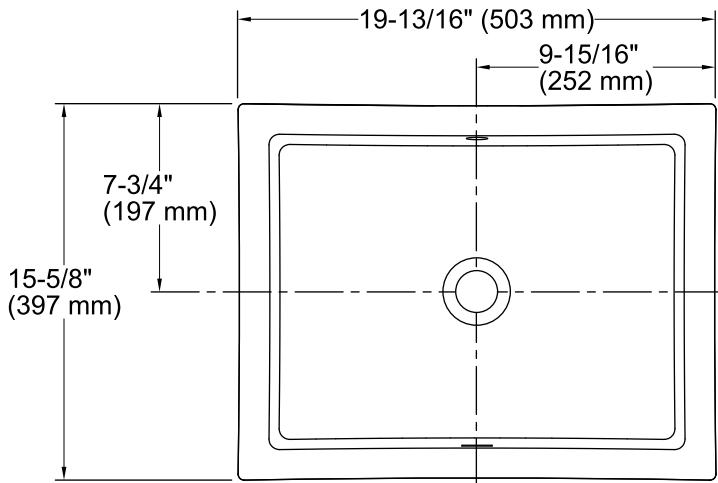

Features

- Vitreous china.
- Under-mount.
- Rectangular basin with contemporary design.
- With overflow.
- No faucet holes; requires wall- or counter-mount faucet.
- 17-1/4" (438 mm) x 13" (330 mm)

Recommended Accessories

Technical Information

All product dimensions are nominal.

Bowl configuration: Single

Installation: Under-mount

Bowl area (Only) Length: 17-1/4" (438 mm)

Width: 13" (330 mm)

Water depth: 3-1/8" (79 mm)

Drain hole: 1-3/4" (44 mm)