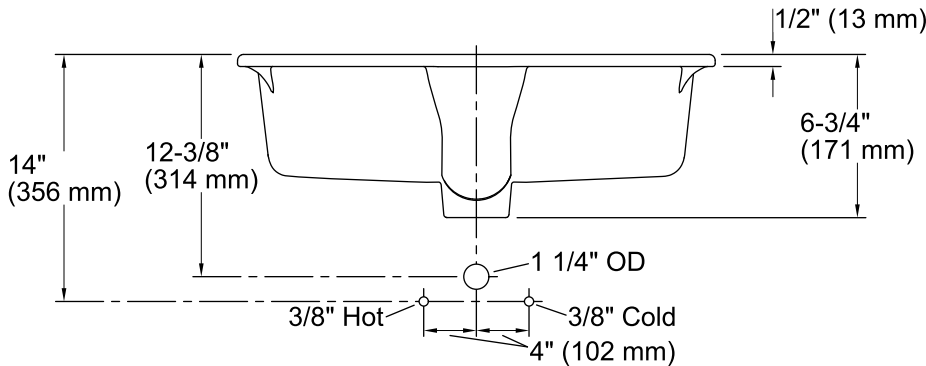

Features

- Vitreous china.
- Under-mount.
- Rectangular basin with contemporary design.
- With overflow.
- No faucet holes; requires wall- or counter-mount faucet.
- 17-1/4" (438 mm) x 13" (330 mm)

Recommended Accessories

Technical Information

All product dimensions are nominal.

Bowl configuration: Single

Installation: Under-mount

Bowl area (Only) Length: 17-1/4" (438 mm)

Width: 13" (330 mm)

Water depth: 3-1/8" (79 mm)

Drain hole: 1-3/4" (44 mm)