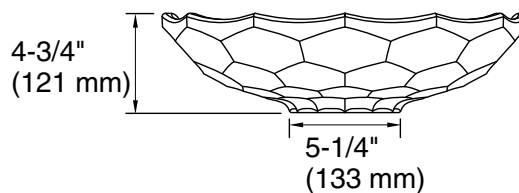

Color	Code	Description
	B11	Ice
	TG1	Translucent Dusk
	TG2	Translucent Dew
	TG3	Translucent Doe
	TG6	Translucent Sapphire
	TG7	Translucent Sandalwood
	TG8	Translucent Stone

Technical Information

All product dimensions are nominal.

Bowl configuration:	Single
Installation:	Vessel
Bowl area:	Diameter: 16-7/16" (418 mm)
	Bowl depth: 4" (102 mm)
	Water depth: 4" (102 mm)

Notes

Install this product according to the installation instructions.