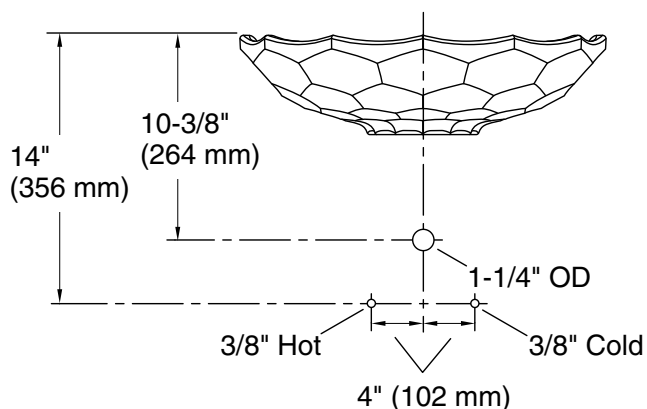

Color	Code	Description
	B11	Ice
	TG1	Translucent Dusk
	TG2	Translucent Dew
	TG3	Translucent Doe
	TG6	Translucent Sapphire
	TG7	Translucent Sandalwood
	TG8	Translucent Stone

Technical Information

All product dimensions are nominal.

Bowl configuration:	Single
Installation:	Vessel
Bowl area:	Diameter: 16-7/16" (418 mm)
	Bowl depth: 4" (102 mm)
	Water depth: 4" (102 mm)

Notes

Install this product according to the installation instructions.