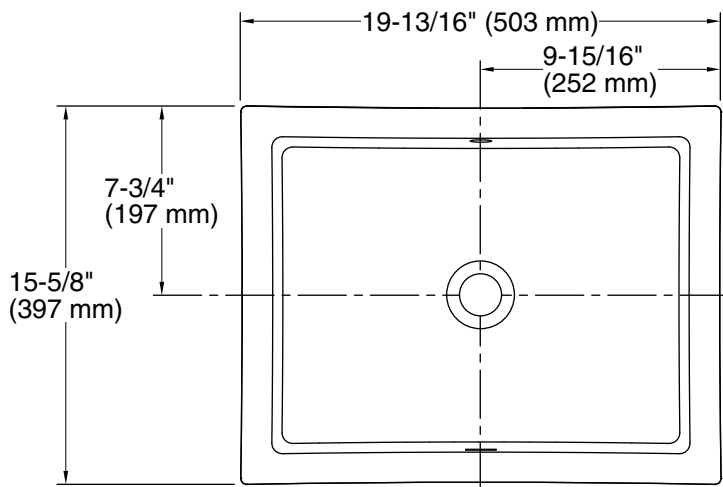

### Technical Information

All product dimensions are nominal.

- Bowl configuration: Single
- Bowl area (Only): Length: 17-1/4" (438 mm)  
Width: 13" (330 mm)  
Water depth: 3-1/8" (79 mm)
- With overflow: Yes
- Drain hole: 1-3/4" (44 mm)
- Template: 1109226-7, required, not included