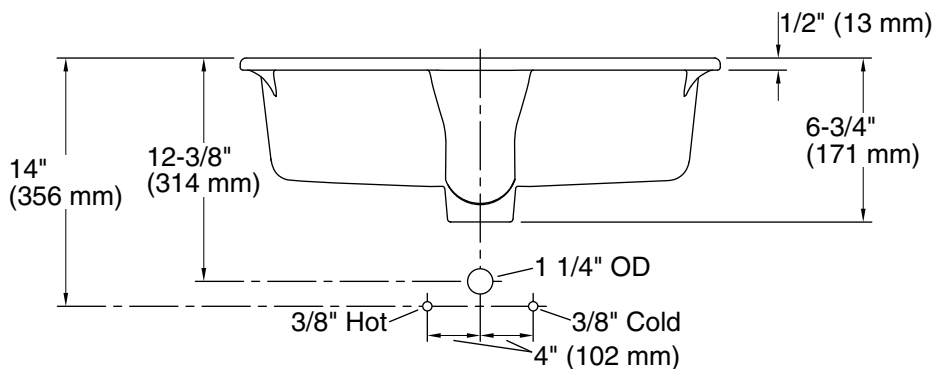

### Technical Information

All product dimensions are nominal.

- Bowl configuration: Single
- Bowl area (Only): Length: 17-1/4" (438 mm)  
Width: 13" (330 mm)  
Water depth: 3-1/8" (79 mm)
- With overflow: Yes
- Drain hole: 1-3/4" (44 mm)
- Template: 1109226-7, required, not included