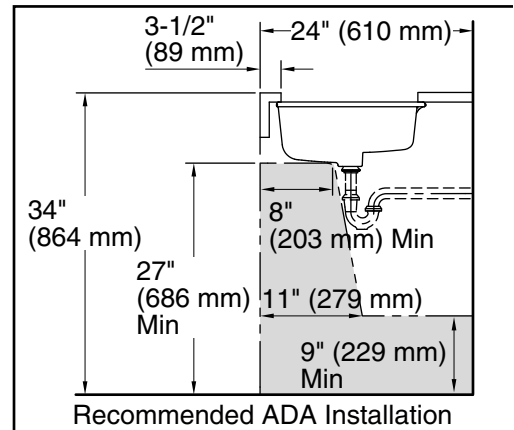

### Technical Information

All product dimensions are nominal.

- Bowl configuration: Single
- Bowl area (Only): Length: 17-1/4" (438 mm)  
Width: 13" (330 mm)  
Water depth: 3-1/8" (79 mm)
- With overflow: Yes
- Drain hole: 1-3/4" (44 mm)
- Template: 1109226-7, required, not included