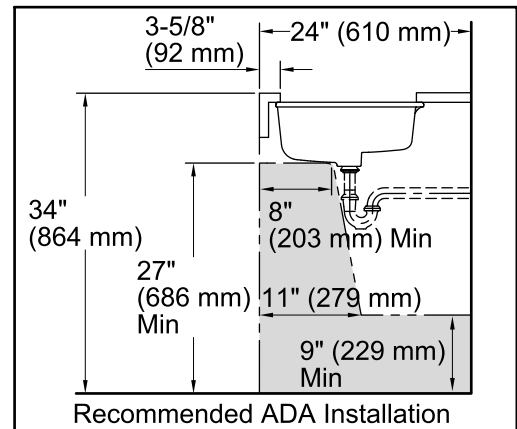

Features

- Vitreous china.
- Under-mount.
- Round basin with contemporary design.
- With overflow.
- No faucet holes; requires wall- or counter-mount faucet.
- 13-3/4" (349 mm) diameter

Recommended Accessories

K- 8998 P-Trap

Components

Additional included component/s: Basin clamp assembly.

ADA

Codes/Standards

ASME A112.19.2/CSA B45.1
ADA
ICC/ANSI A117.1

KOHLER® One-Year Limited Warranty

See website for detailed warranty information.

Technical Information

All product dimensions are nominal.

Bowl configuration:	Single
Installation:	Under-mount
Bowl area (Only)	Diameter: 13-3/4" (349 mm) Water depth: 3-1/8" (79 mm)
Drain hole:	1-3/4" (44 mm)
Template:	Under-mount, 1109224-7, required, not included