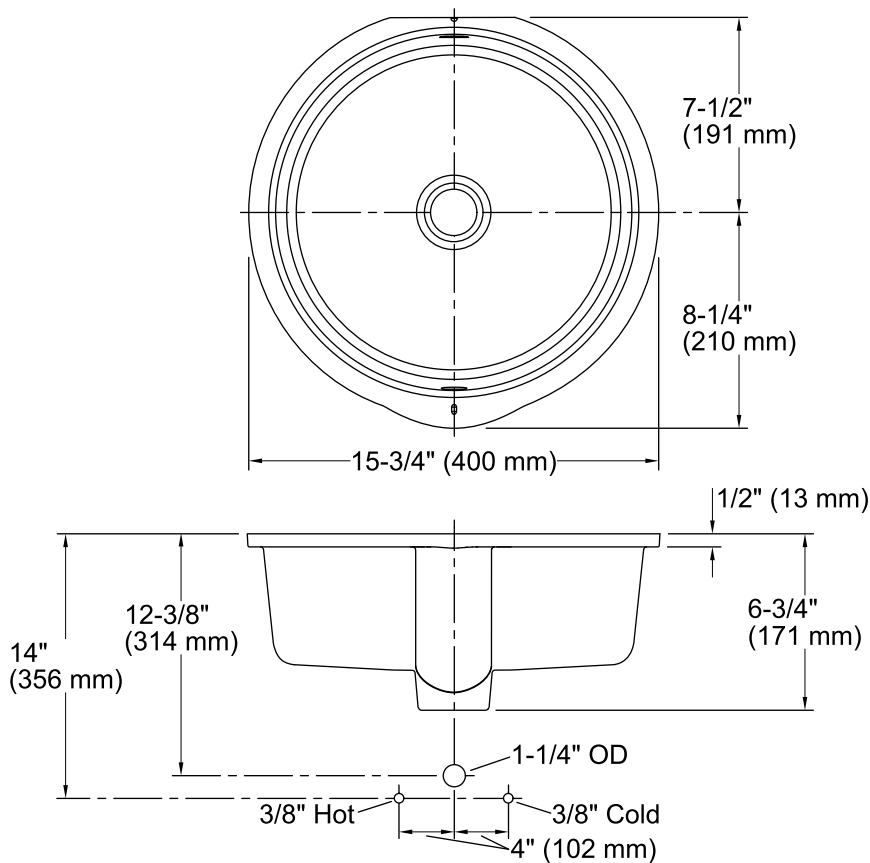

Features

- Vitreous china.
- Under-mount.
- Round basin with contemporary design.
- With overflow.
- No faucet holes; requires wall- or counter-mount faucet.
- 13-3/4" (349 mm) diameter

Recommended Accessories

K- 8998 P-Trap

Components

Additional included component/s: Basin clamp assembly.

ADA

Codes/Standards

ASME A112.19.2/CSA B45.1
ADA
ICC/ANSI A117.1

KOHLER® One-Year Limited Warranty

See website for detailed warranty information.

Technical Information

All product dimensions are nominal.

Bowl configuration:	Single
Installation:	Under-mount
Bowl area (Only)	Diameter: 13-3/4" (349 mm) Water depth: 3-1/8" (79 mm)
Drain hole:	1-3/4" (44 mm)
Template:	Under-mount, 1109224-7, required, not included