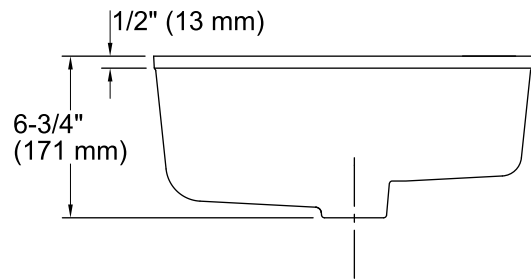

### Technical Information

All product dimensions are nominal.

Bowl configuration:	Single
Installation:	Under-mount
Bowl area (Only)	Length: 17" (432 mm) Width: 14" (356 mm) Water depth: 3-1/8" (79 mm)
Drain hole:	1-3/4" (44 mm)
Template:	Under-mount, 1151011-7, required, not included