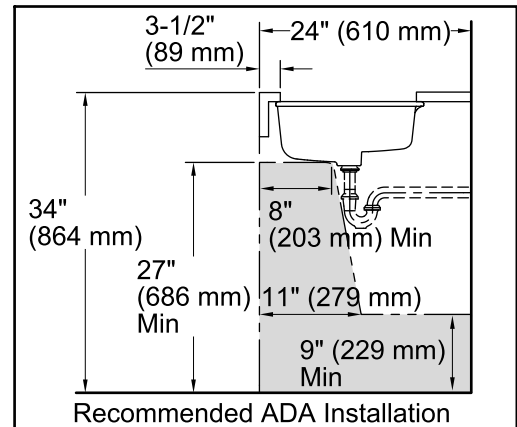

### Features

- Vitreous china.
- Under-mount.
- Oval basin with contemporary design.
- With overflow.
- No faucet holes; requires wall- or counter-mount faucet.
- 17" (432 mm) x 14" (356 mm)

### Technical Information

All product dimensions are nominal.

Bowl configuration:	Single
Installation:	Under-mount
Bowl area (Only)	Length: 17" (432 mm) Width: 14" (356 mm) Water depth: 3-1/8" (79 mm)
Drain hole:	1-3/4" (44 mm)
Template:	Under-mount, 1151011-7, required, not included