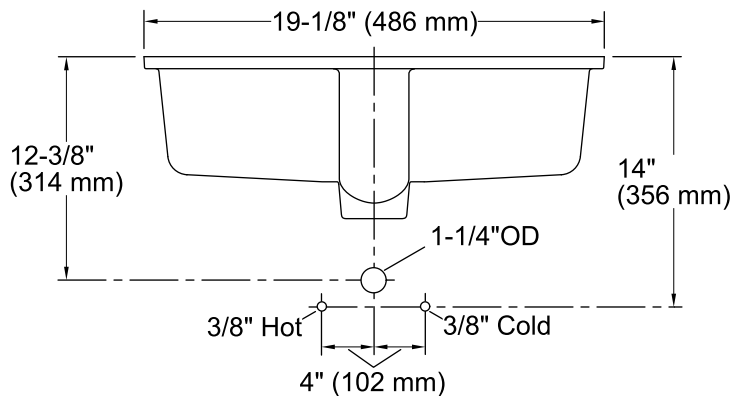

### Features

- Vitreous china.
- Under-mount.
- Oval basin with contemporary design.
- With overflow.
- No faucet holes; requires wall- or counter-mount faucet.
- 17" (432 mm) x 14" (356 mm)

### Technical Information

All product dimensions are nominal.

Bowl configuration:	Single
Installation:	Under-mount
Bowl area (Only)	Length: 17" (432 mm) Width: 14" (356 mm) Water depth: 3-1/8" (79 mm)
Drain hole:	1-3/4" (44 mm)
Template:	Under-mount, 1151011-7, required, not included