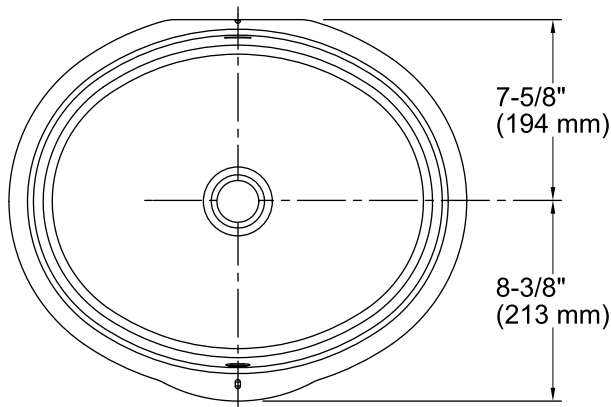

### Features

- Vitreous china.
- Under-mount.
- Oval basin with contemporary design.
- With overflow.
- No faucet holes; requires wall- or counter-mount faucet.
- 17" (432 mm) x 14" (356 mm)

### Technical Information

All product dimensions are nominal.

Bowl configuration:	Single
Installation:	Under-mount
Bowl area (Only)	Length: 17" (432 mm) Width: 14" (356 mm) Water depth: 3-1/8" (79 mm)
Drain hole:	1-3/4" (44 mm)
Template:	Under-mount, 1151011-7, required, not included