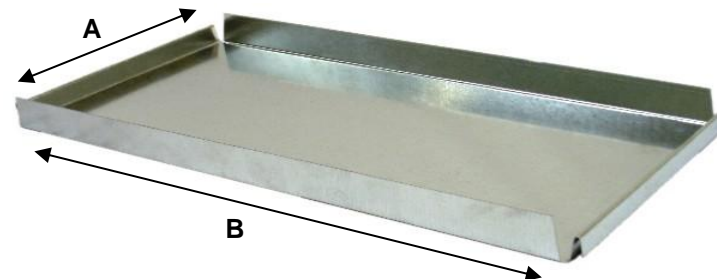

#### DIMENSIONAL DATA

<u>A</u>	<u>B</u>
3"	10" - 24"
8"	8" - 30"
10"	10" - 30"
12"	12" - 30"

#### FABRICATION DATA

**Material:**

ASTM-A653 CS Type B Galvanized Steel,  
G-30 Coating LFQ Chemical Treatment

**Gauge: 28GA**

\* End caps can be made to fit various size duct

\*End Cap For Use w/S-Locks/Drives