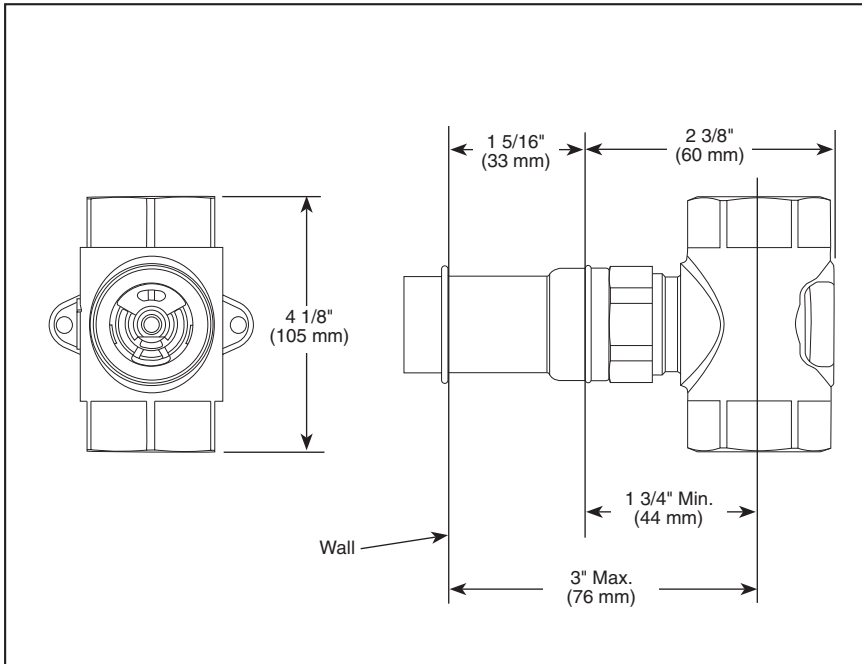

Submitted Model No.: _____

Specific Features: _____

BRIZO®

SENSORI™ CUSTOM SHOWER ROUGH

- R66600
- Volume Control Rough
- 3/4" Rough-In

STANDARD SPECIFICATIONS

- Forged brass body.
- Includes ceramic stem assembly.
- All parts are replaceable from the front.
- Recommended working pressure of 45-80 PSI.
- Volume controls are required for every outlet and every 4 body sprays.
- Volume control only: must be used with temperature control device.