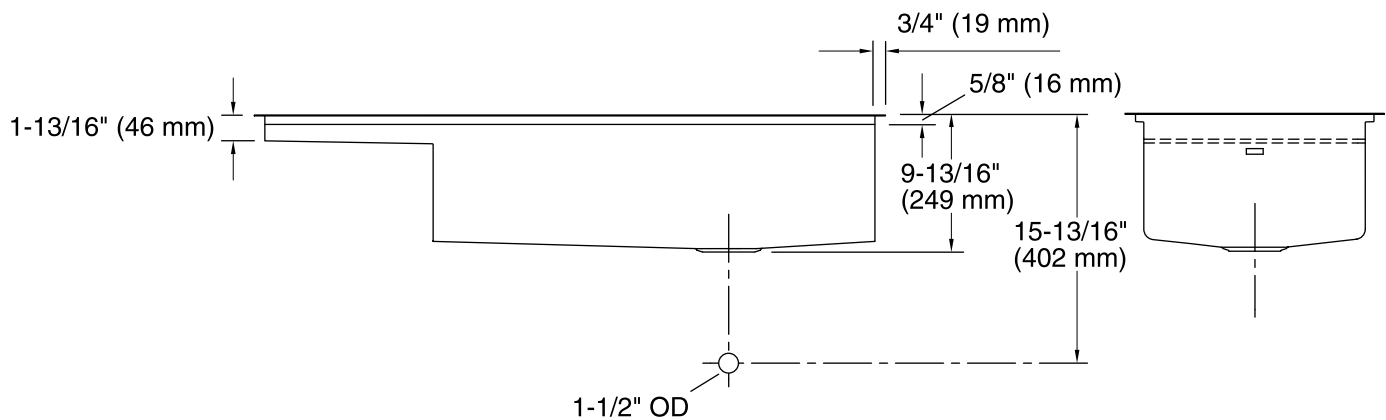

#### Technical Information

All product dimensions are nominal.

Bowl configuration:	Single
Installation:	Under-mount
Bowl area	Length: 43-1/2" (1105 mm) Width: 17" (432 mm) Bowl depth: 9-1/2" (241 mm)
Drain hole:	3-5/8" (92 mm)
Template:	Under-mount, 1109794-7, required, included