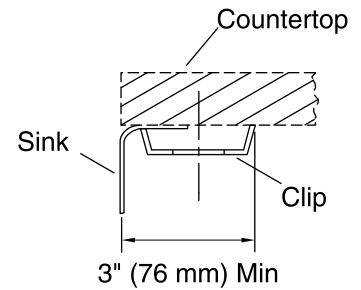

For the most current Specification Sheet, go to [www.kohler.com](http://www.kohler.com).

3-28-2016 03:15

THE BOLD LOOK  
OF **KOHLER**®

\* Allow clearance around sink rim for clip attachment.

#### Technical Information

All product dimensions are nominal.

Bowl configuration:	Single
Installation:	Under-mount
Bowl area	Length: 43-1/2" (1105 mm) Width: 17" (432 mm) Bowl depth: 9-1/2" (241 mm)
Drain hole:	3-5/8" (92 mm)
Template:	Under-mount, 1109794-7, required, included

#### Notes

Install this product according to the installation guide.

Allow a minimum of 3" (76 mm) clearance around the sink rim for clip attachment.