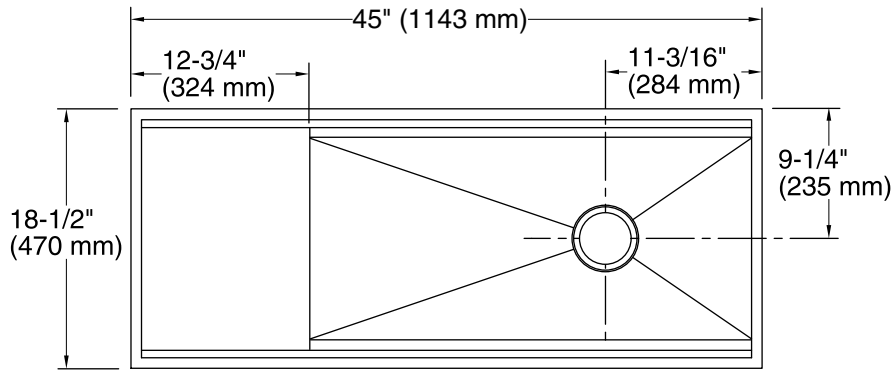

* Allow clearance around sink rim for clip attachment.