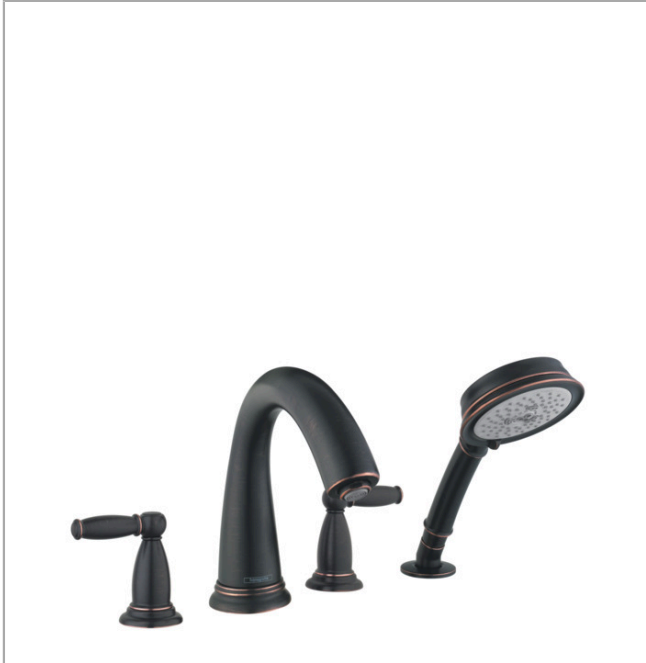

Swing C

4-Hole Roman Tub Set Trim with Lever Handles and 1.8 GPM Handshower

Finishes : **rubbed bronze** Part no. : **06132920**

Description

Features

- consists of: Handshower
- 90° ceramic valves
- Integrated double backflow prevention

Item details

List Price \$ 1,258.00

Technology

Compliance

Product image

Scale drawing