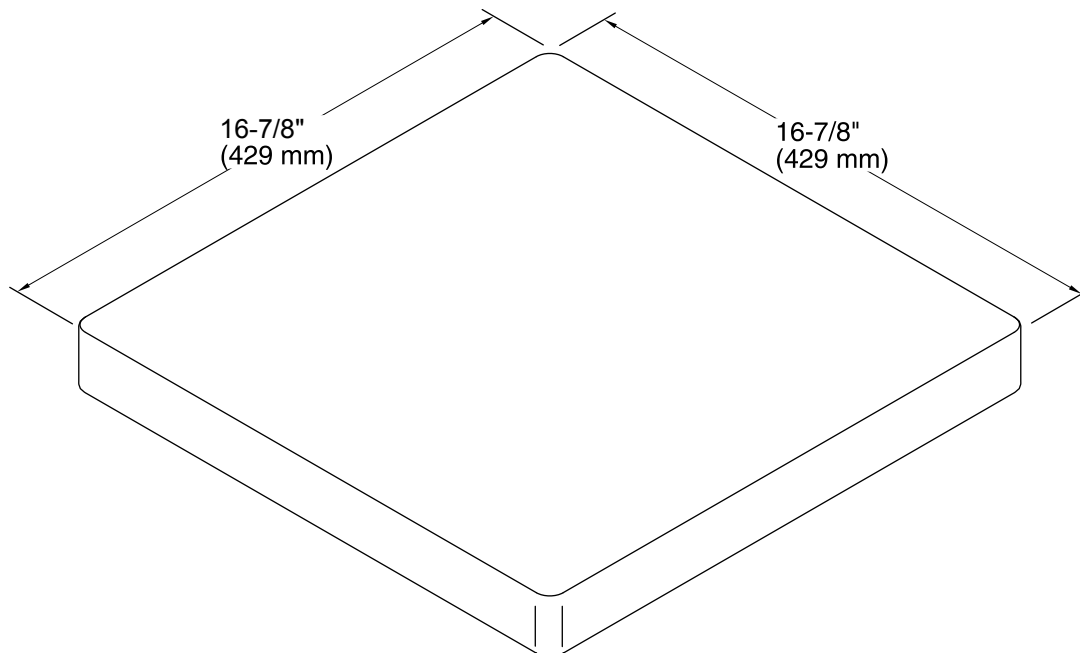

**Stages™**  
Cutting Board  
**K-6232**

**Features**

- Fits over the K-3760 and K-3761 Stages kitchen sinks.
- Premium American walnut construction.
- Provides a workstation for quick and easy food prepping.

## Technical Information

All product dimensions are nominal.