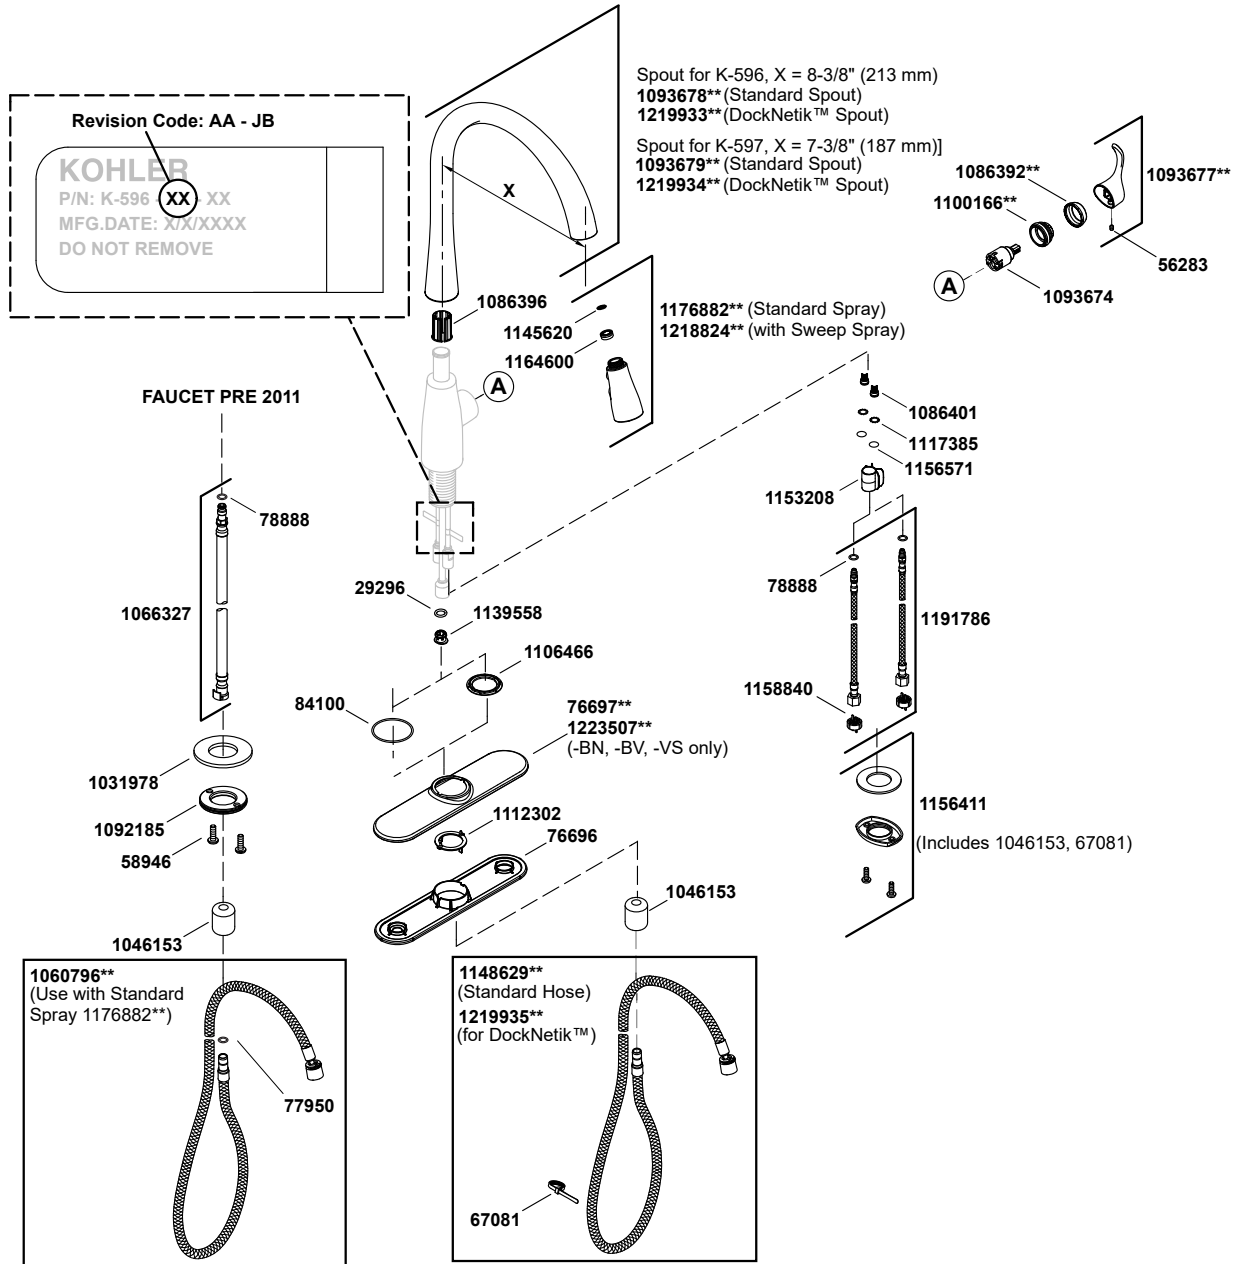

Simplice®

single-hole or three-hole kitchen sink faucet with 16-5/8" pull-down
K-596-CP

Original Version

Applicable for model revisions **AA - JB**, for revisions **JC -** see **Current Version**.

Simplice®

single-hole or three-hole kitchen sink faucet with 16-5/8" pull-down
K-596-CP

Current Version

Applicable for model revisions JC - ____, for revisions AA - JB see Original Version .