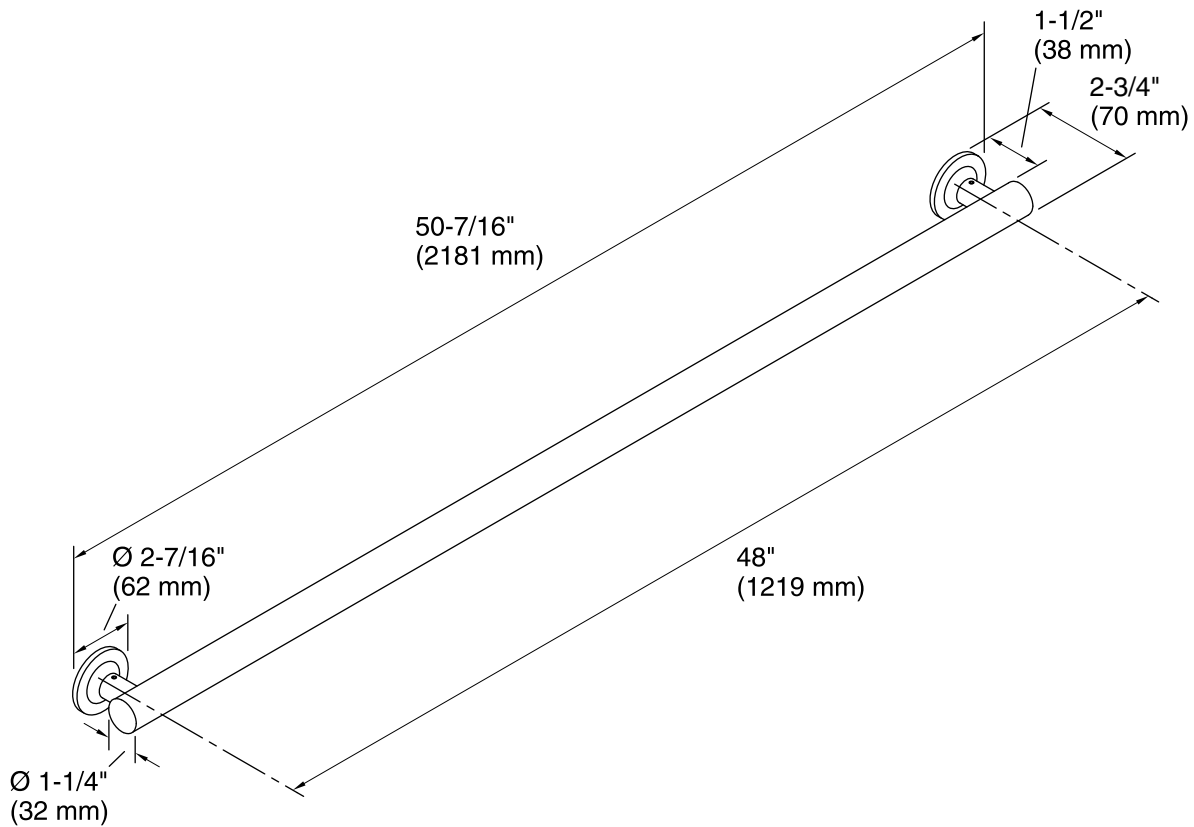

Features

- KOHLER finishes resist corrosion and tarnish.
- 48- inch bar.
- Contemporary styling matches any decor.
- Coordinates with other products in the Purist® collection.
- ADA compliant when installed per ADA guidelines.
- 50-7/16" (1281 mm) x 2-3/4" (70 mm) x 2-7/16" (62 mm)

Technical Information

All product dimensions are nominal.

Notes

Measure your actual product for roughing-in details.

WARNING: Risk of personal injury. The wall plates on the grab bar must be mounted to a brace between the wall studs. This will ensure that the weight of the user is adequately supported.