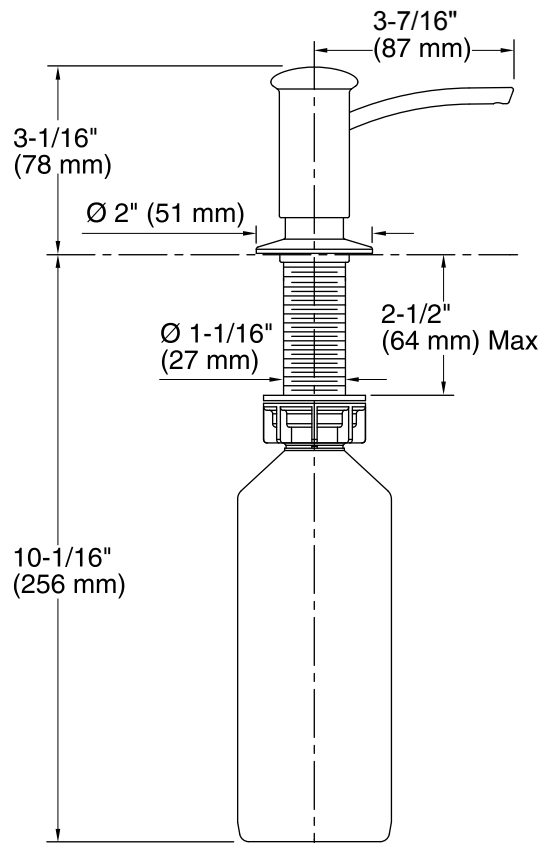

## Features

- Holds up to 16 ounces of soap or lotion.
- Coordinates with contemporary-style faucets.
- 3-1/16" (78 mm) high pump.
- 3-7/16" (87 mm) long spout.

## Installation

- May be installed in predrilled sink holes, or surfaces up to two inches thick.
- Intended for kitchen sink and bathroom lavatory installations.

### Technical Information

All product dimensions are nominal.