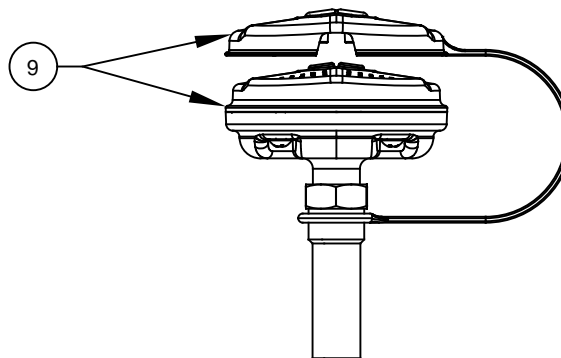

ITEM	DESCRIPTION	PART NO.
1	S.S. BRACKET ASSY	-
2	SHOWER HEAD	SP829
3	SHOWER SIGN	SP178
4	PULL ROD	SP200
5	VALVE ASSEMBLY	SP265
6	EYEWASH BOWL	SP93
7	TEST TAG	SP170
8	DELETED	-
9	EYE/FACE WASH ASSY	SP65
10	VALVE ASSEMBLY	SP228

SP65 EYE/FACE WASH ASSEMBLY

PARTS BREAKDOWN

WHEN ORDERING PARTS PLEASE SPECIFY MODEL NUMBER.

		Haws [®]		1455 KLEPPE LANE SPARKS, NEVADA 89431 (775) 359-4712 FAX (775) 359-7424 E-MAIL: HAWS@HAWS.CO.COM WEBSITE: WWW.HAWS.CO.COM	
				ECN NO. 5241 REVISOR VWC DATE 3/15/93 CHKD VWC	MODEL(S) 8336 CORROSION RESISTANT COMBO UNIT
DRAWN CLF APPROVED FV	DATE 11/23/17	SCALE: 1:16 DRAWING TYPE: PARTS BREAKDOWN	SIZE: A SHEET 1 OF 1		