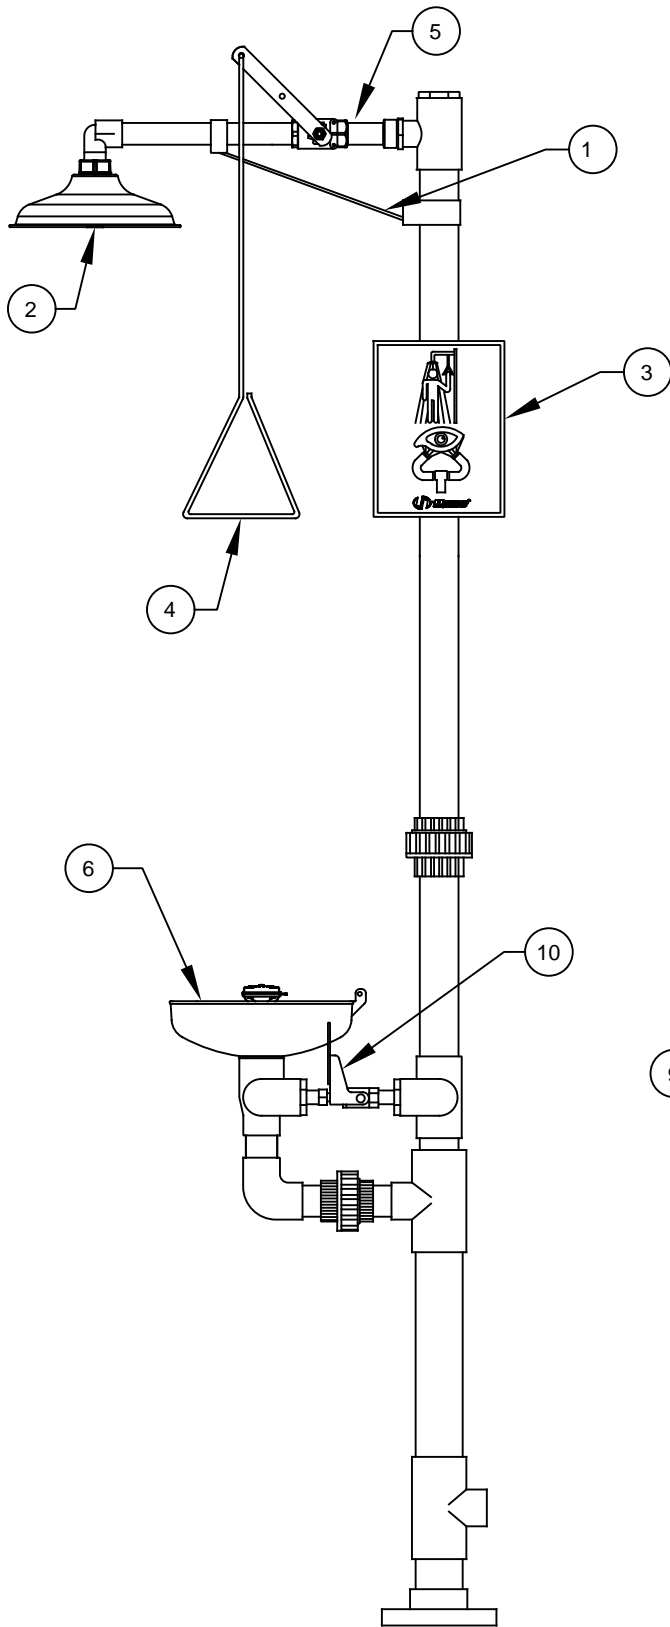

ITEM	DESCRIPTION	PART NO.
1	S.S. BRACKET ASSY	-
2	SHOWER HEAD	SP829
3	SHOWER SIGN	SP178
4	PULL ROD	SP200
5	VALVE ASSEMBLY	SP265
6	EYEWASH BOWL	SP93
7	TEST TAG	SP170
8	DELETED	-
9	EYE/FACE WASH ASSY	SP65
10	VALVE ASSEMBLY	SP228

SP65 EYE/FACE WASH ASSEMBLY

PARTS BREAKDOWN

WHEN ORDERING PARTS PLEASE SPECIFY MODEL NUMBER.

		Haws [®]		1455 KLEPPE LANE SPARKS, NEVADA 89431 (775) 359-4712 FAX (775) 359-7424 E-MAIL: HAWS@HAWS.CO.COM WEBSITE: WWW.HAWS.CO.COM	
				ECN NO. 5241 REVISOR VWC DATE 3/15/93 CHKD VWC	MODEL(S) 8336 CORROSION RESISTANT COMBO UNIT
DRAWN CLF APPROVED FV	DATE 11/23/17	SCALE: 1:16 DRAWING TYPE: PARTS BREAKDOWN	SIZE: A SHEET 1 OF 1		