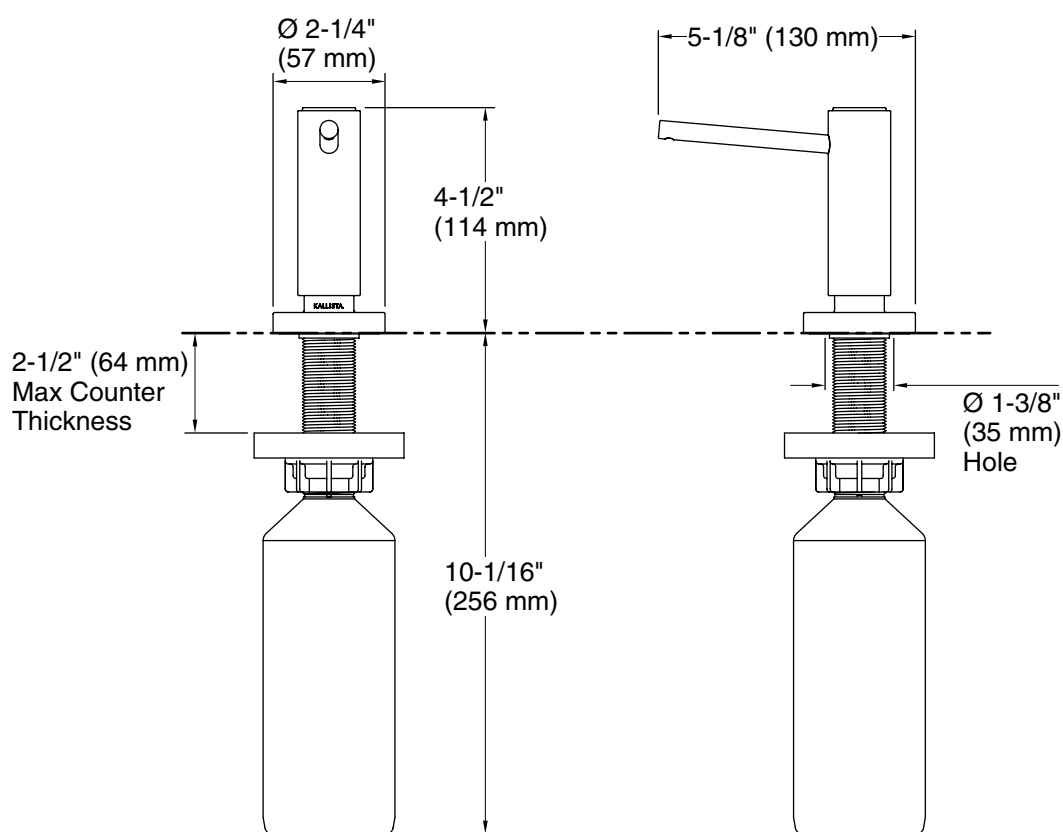

FEATURES

- Solid brass construction for durability and reliability
- Easy installation
- Greater thread allows product to be used with up to 2-1/2" (64 mm) countertop material
- Refillable from above counter
- Large 16 oz (473 ml) capacity bottle
- Complements the One kitchen faucet collection

SPECIFIED MODEL			
Model	Description	Finishes	
P25215-00	One Soap/Lotion Dispenser	<input type="checkbox"/> CP Polished Chrome	<input type="checkbox"/> AD Nickel Silver
		<input type="checkbox"/> GN Gunmetal	<input type="checkbox"/> ULB Unlacquered Brass
		<input type="checkbox"/> AG Brushed Nickel	<input type="checkbox"/> * BL Matte Black