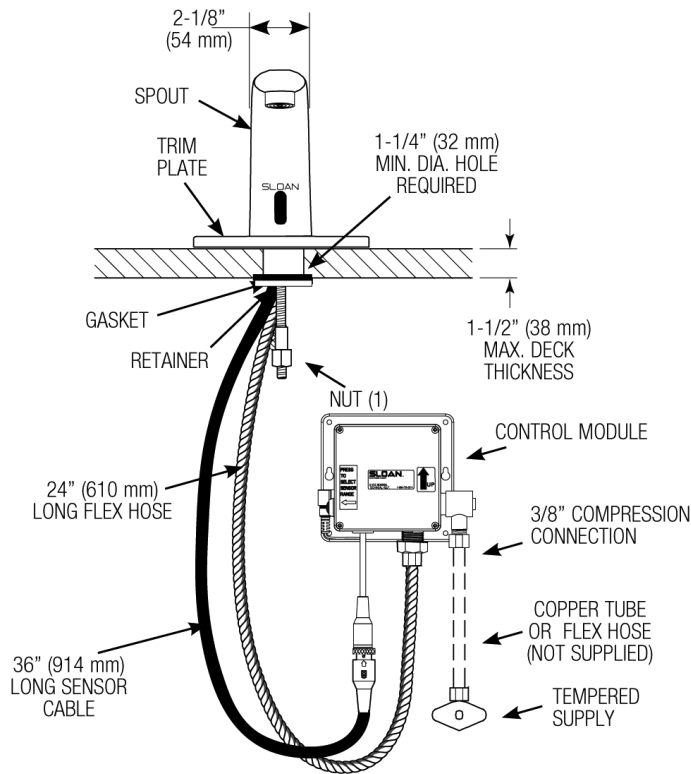

HOT AND COLD WATER SUPPLY APPLICATIONS
(SPECIFY IN MODEL VARIATION)