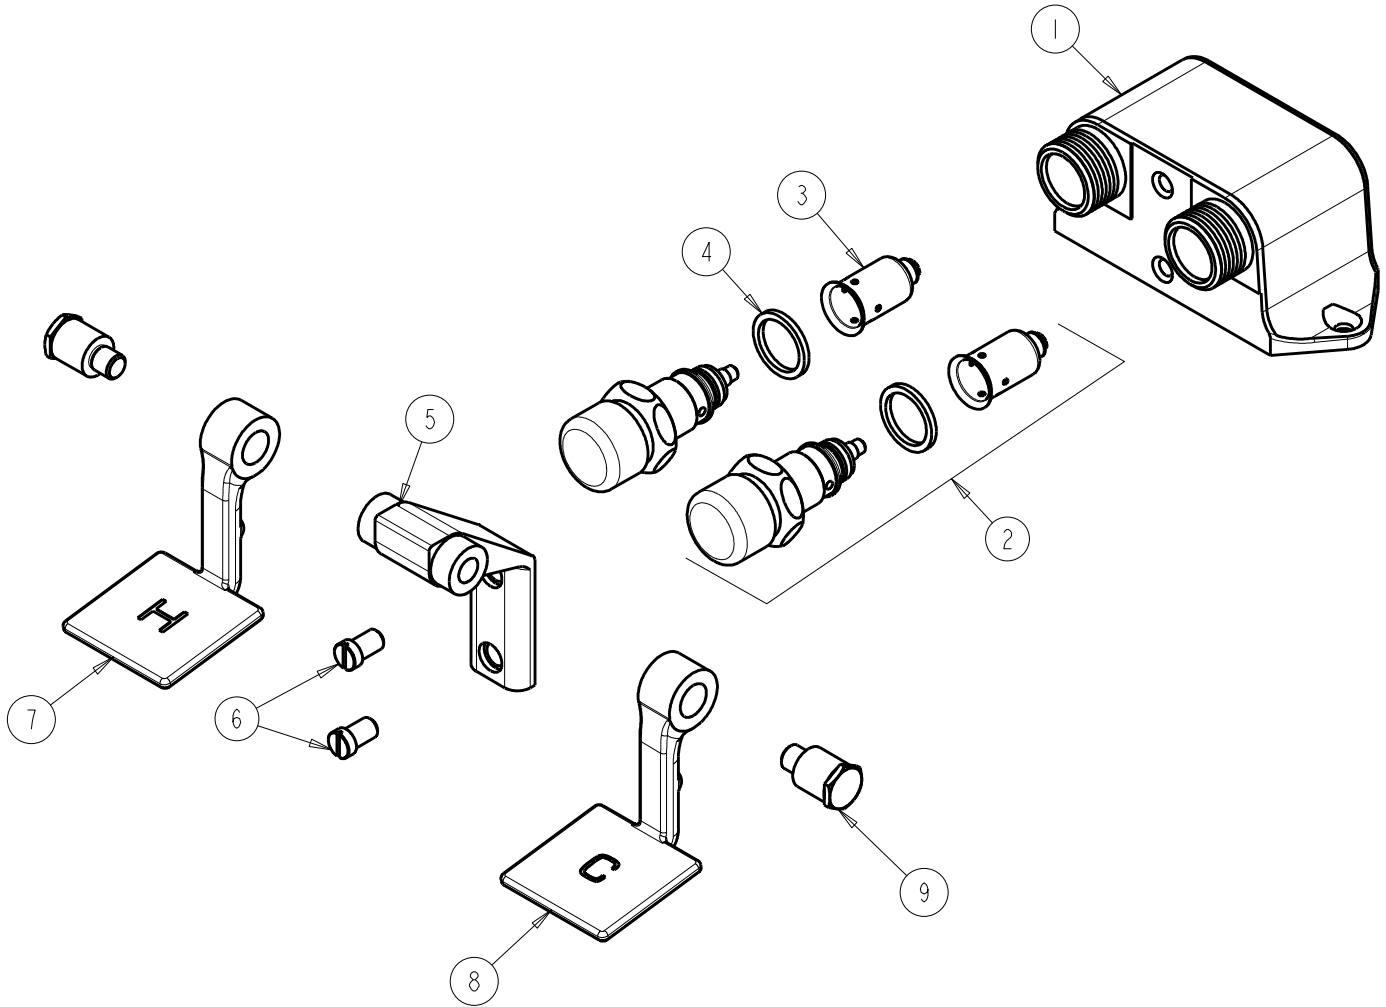

CHICAGO FAUCETS
a Geberit company

2100 South Clearwater Drive
Des Plaines, IL 60018
Phone: 847-803-5000
Fax: 847-803-5454
www.chicagofaucets.com

REPAIR PARTS

FITTING NO.

625-SLOABCP

SUBMITTED MODEL NO.

ITEM NO.

BY: SID DATE: 05-14-09

CHK: *[Signature]* REV: 06-20-11

FOR TECHNICAL ASSISTANCE
1-800-TEC-TRUE (1-800-832-8783)

ITEM	PART NO.	DESCRIPTION
1	---	VALVE BODY (NOT SOLD SEPARATELY)
2	628-XSLOJKABNF	FOR PARTS SEE AB628-XSLOJKNF
3	333-073JKNF	DASHPOT, SLOW
4	1-043JKNF	GASKET, CAP 1 X .80 X .09
5	625-060JKCP	BRACKET
6	625-006JKNF	SCREW, PAN HEAD 5/16-18 UNC
7	625-058JKNF	PEDAL, HOT
8	625-158JKNF	PEDAL, COLD
9	625-061JKRCF	BOLT, SHOULDER 3/8-24 UNF X 5/8 HEX