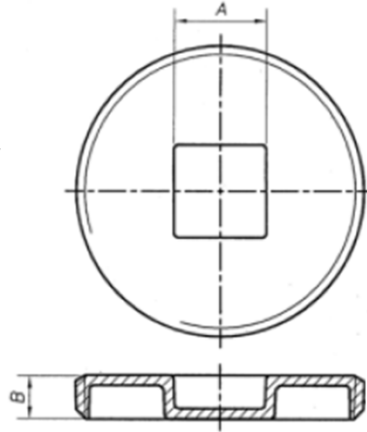

PFBP5CSK Series

Countersunk Square Head Brass Plugs

Product Features

- Plug For Drainage
- For residential and light commercial only
- Southern Code
- IPS

PFBP5CSKP

Countersunk Square Head Brass Plugs							
✓ For Submittal	Model Number	Description	Dimensions				
			Size	A		B	
			in	in	mm	in	mm
	PFBP5CSKJ	1-1/2 CSK SC IPS BRS PLUG	1-1/2"	0.75	19.0	0.43	11.0
	PFBP5CSKK	2 CSK SC IPS BRS PLUG	2"	0.98	25.0	0.42	10.6
	PFBP5CSKL	2-1/2 CSK SC IPS BRS PLUG	2-1/2"	1.26	32.0	0.47	12.0
	PFBP5CSKM	3 CSK SC IPS BRS PLUG	3"	1.04	26.5	0.50	12.6
	PFBP5CSKN	3-1/2 CSK SC IPS BRS PLUG	3-1/2"	1.14	29.0	0.49	12.5
	PFBP5CSKP	4 CSK SC IPS BRS PLUG	4"	1.14	29.0	0.49	12.5
	PFBP5CSKS	5 CSK SC IPS BRS PLUG	5"	1.49	37.8	0.54	13.8
	PFBP5CSKU	6 CSK SC IPS BRS PLUG	6"	1.24	31.4	0.57	14.5
	PFBP5CSKX	8 CSK SC IPS BRS PLUG	8"	1.46	37.0	0.65	16.6