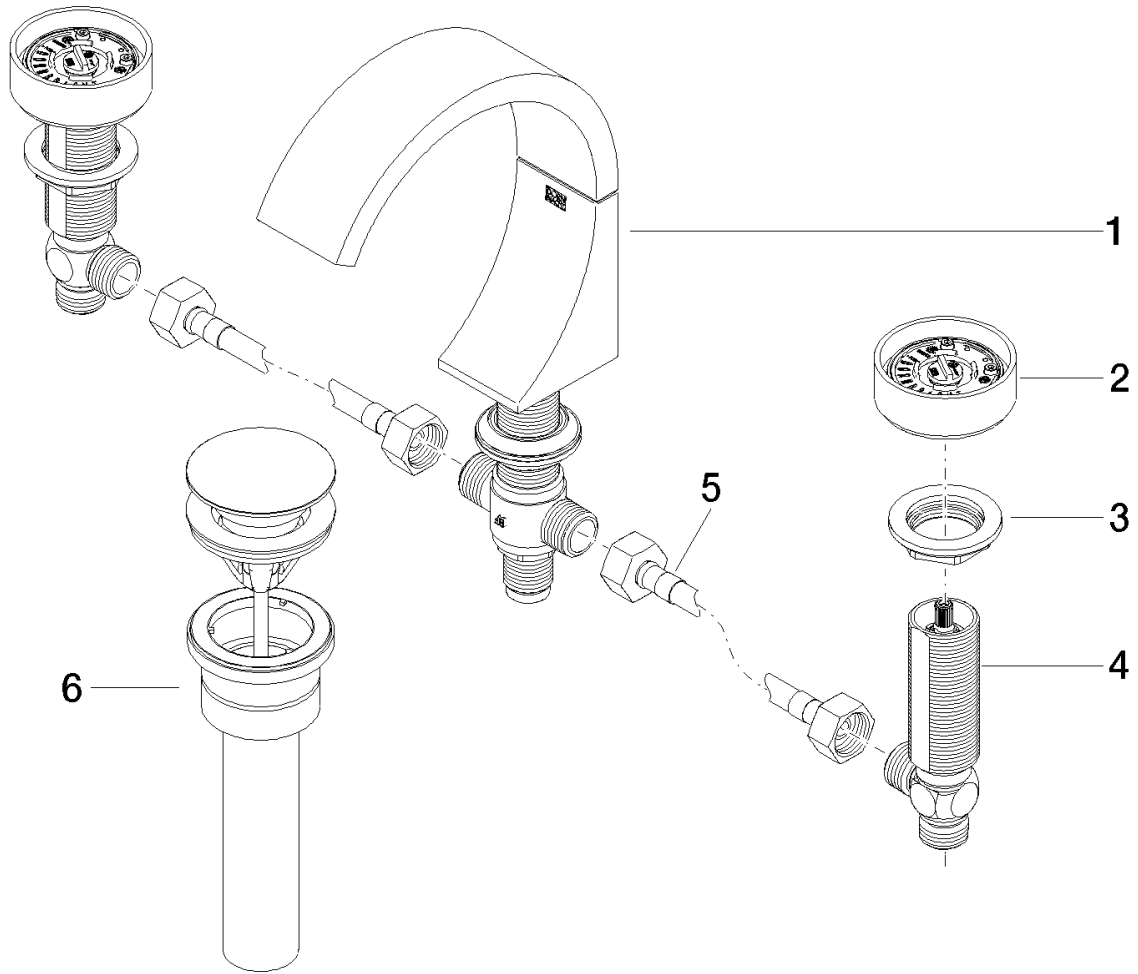

Washbasin -

Three-hole basin mixer with pop-up waste without design element

Article number: 20 710 811-06 0010

Washbasin -

Three-hole basin mixer with pop-up waste without design element

Article number: 20 710 811-06 0010

Spare parts list

Position	Quantity used	Item Number	Spare part	Delivery time
1	1	13 715 811-06	Deck-mounted basin spout without pop-up waste	10
2	2	90 18 40 290 00-06	handle	10
3	2	04 30 11 038 67 90	fixing set	2
4	2	04 17 11 055 61 90	side panel	2
5	2	04 30 04 096 00 90	hose	2
6	1	10 125 970-06 0010	Basin Waste 1 1/4"	2