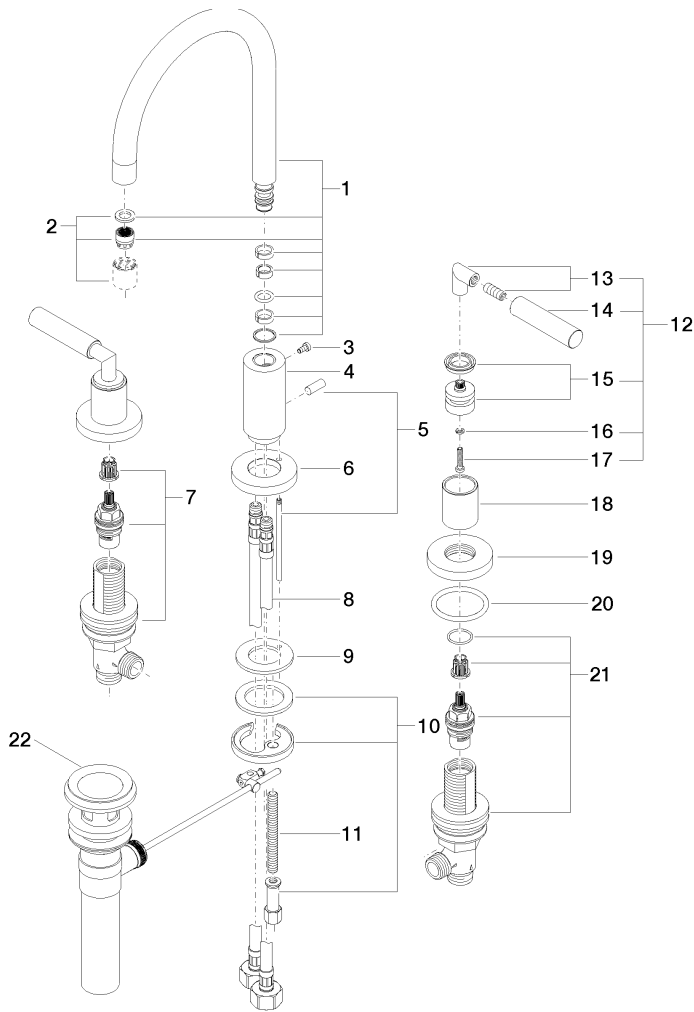

**Sink - TARA**

Three-hole lavatory mixer with drain - Brushed Platinum

Article number: 20 713 882-06 0010

Date of manufacture from 6/25/2021

## Sink - TARA

Three-hole lavatory mixer with drain - Brushed Platinum

Article number: 20 713 882-06 0010

Date of manufacture from 6/25/2021

## Spare parts list

Position	Number of units	Item Number	Spare part	Lead time
1	1	90 28 22 213 02-06	spout	10
2	1	90 23 01 028 04-06	aerator	10
3	1	09 30 30 057 90	screw	2
4	1	09 11 10 087 10-06	connection	10
5	1	04 20 89 030 80-06	pull-rod	10
6	1	09 28 10 133-06	ring	10
7	1	90 17 11 040 51 90	side panel	2
8	2	04 30 04 019 00 90	hose	2
9	1	09 14 05 047 90	seal	2
10	1	04 30 11 038 00 90	fixing set	2
11	1	09 31 11 011 90	pin	2
12	2	04 20 88 052 00-06	handle	10
13	2	04 18 20 022 00-06	angle	10
14	2	09 20 88 052-06	handle	10
15	2	90 12 12 007 00-06	base	10
16	2	09 30 11 029 90	disc	2
17	2	09 30 30 075 90	screw	2
18	2	09 21 02 140-06	sleeve	10
19	2	09 27 89 105-06	rosette	10
20	2	09 14 10 043 90	seal	2
21	1	90 17 11 040 50 90	side panel	2
22	1	04 11 01 023 00-06	Drain US 1 1/4" - Brushed Platinum	2