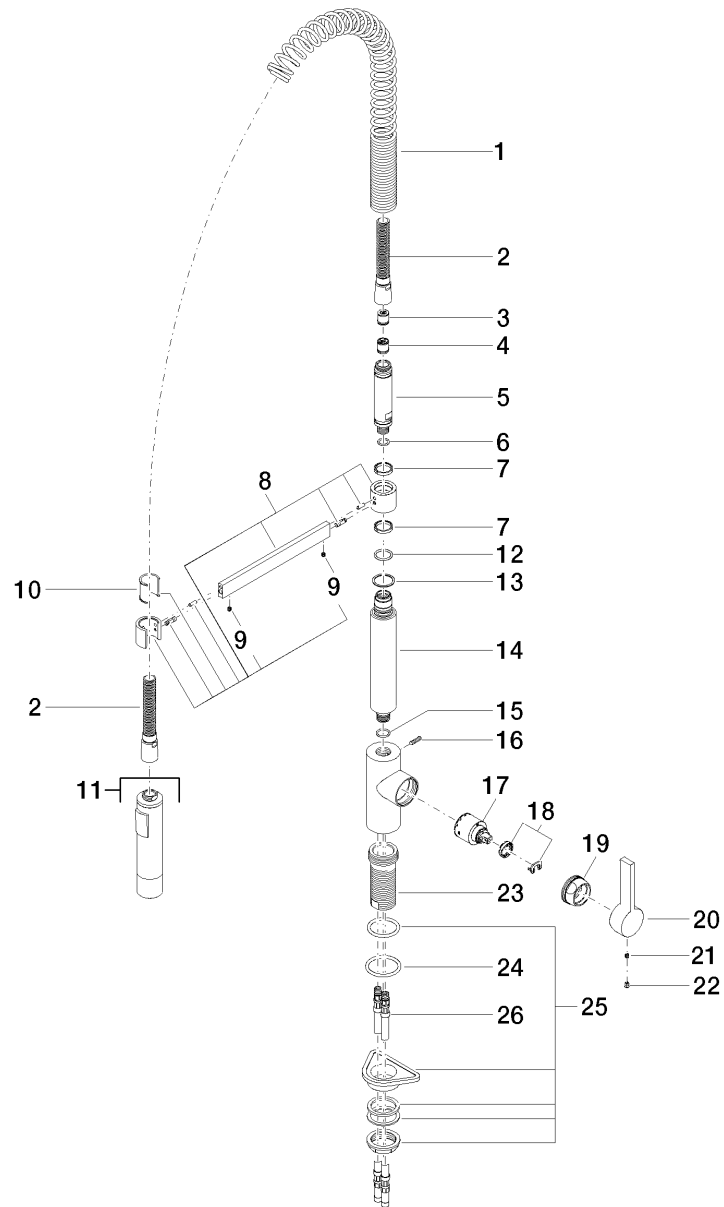

Product specifications

- **9 1/2" projection**

- Pivotal 360°
- Total height 26 5/8"
- Height to aerator/spout outlet 4 5/8"
- 1 3/8" hole diameter
- Aerator and sprayface function
- Ceramic disc cartridge
- Descaling system
- Water flow rate limited to max. 1.5 gpm
- low lead compliant

Internal backflow preventer.

[ADA]

Surfaces

- chrome 33860875-000010
- matt platinum 33860875-060010
- platinum 33860875-080010

Exploded assembly drawing

Order quantity

No.	Article number	Name	Installation quantity
1	09160203590	spring	1
2	093002065ff	hose	1
3	09230104690	back-flow preventer	1
4	09230104090	back-flow preventer	1
5	09300106710ff	adaptor	1
6	09141007790	seal	1
7	09141502490	ring	2
8	04172002900ff	holder	1
9	09311111290	pin	2
10	09184011890	sleeve	1
11	04121109210ff	shower	1
12	09141010090	seal	1
13	09281012290	ring	1
14	09111007110ff	connection	1
15	09311111390	pin	1
15	09141005590	seal	1
17	09150506190	cartridge	1
18	0428101480090	accessories	1
19	092404107ff	nut	1
20	092079040ff	handle	1
21	09311103090	pin	1
22	09312001790	plug	1
23	09300111190	sleeve	1
24	09141003690	seal	1
25	0423100440290	fixing set	1
26	0430040450090	hose	2