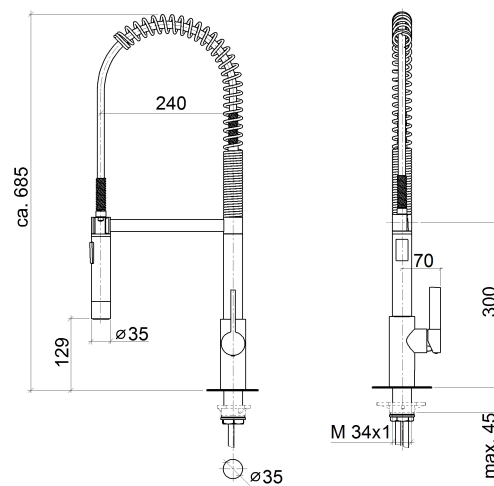

Product specifications

- **9 1/2" projection**

- Pivotal 360°
- Total height 26 5/8"
- Height to aerator/spout outlet 4 5/8"
- 1 3/8" hole diameter
- Aerator and sprayface function
- Ceramic disc cartridge
- Descaling system
- Water flow rate limited to max. 1.5 gpm
- low lead compliant

Internal backflow preventer.

[ADA]

Surfaces

- chrome 33860875-000010
- matt platinum 33860875-060010
- platinum 33860875-080010

Exploded assembly drawing

Order quantity

No.	Article number	Name	Installation quantity
1	09160203590	spring	1
2	093002065ff	hose	1
3	09230104690	back-flow preventer	1
4	09230104090	back-flow preventer	1
5	09300106710ff	adaptor	1
6	09141007790	seal	1
7	09141502490	ring	2
8	04172002900ff	holder	1
9	09311111290	pin	2
10	09184011890	sleeve	1
11	04121109210ff	shower	1
12	09141010090	seal	1
13	09281012290	ring	1
14	09111007110ff	connection	1
15	09311111390	pin	1
15	09141005590	seal	1
17	09150506190	cartridge	1
18	0428101480090	accessories	1
19	092404107ff	nut	1
20	092079040ff	handle	1
21	09311103090	pin	1
22	09312001790	plug	1
23	09300111190	sleeve	1
24	09141003690	seal	1
25	0423100440290	fixing set	1
26	0430040450090	hose	2