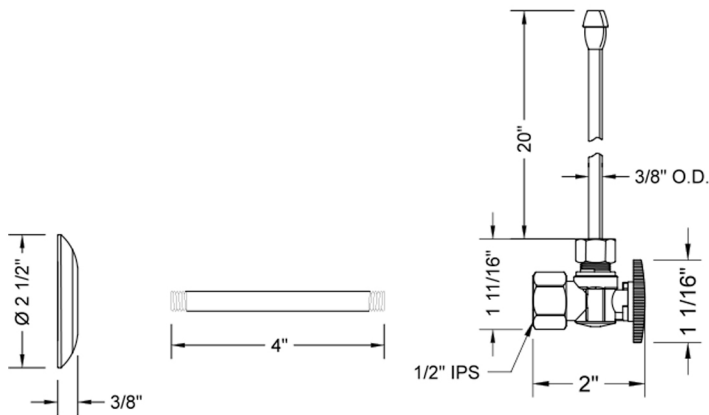

Quarter Turn Angle Pattern 1/2" IPS x 3/8" O.D. Faucet Supply Kit with Oval Handle, 20" Supply Tubes, Escutcheons

Model #: 616-8-62-

FEATURES:

- Complete Faucet Supply Kit
- Kit contains:
 - (2) Quarter Turn Angle Pattern 1/2" IPS x 3/8" O.D. Supply Valve with Oval Handle P/N 616-8
 - (2) 20" Copper Supply Tubes P/N 662
 - (2) Escutcheons P/N 741 (ULB P/N 6015)
 - (2) 1/2" Brass Nipples P/N 801-12.4

SPECIFICATION DRAWING:

COMPONENTS	
DESCRIPTION	QTY:
ANGLE VALVE - OVAL HANDLE	2
20" X 1/2" O.D. SUPPLY TUBE	2
2 1/2" SURE GRIP ESCUTCHEON	2
4" NIPPLE	2

AVAILABLE HANDLES: