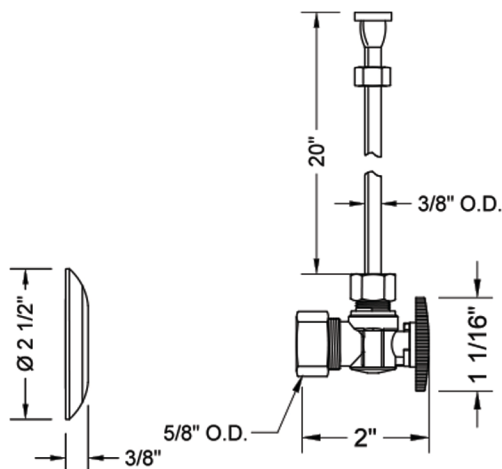

Quarter Turn Angle Pattern 5/8" O.D. Compression (Fits 1/2" Copper) x 3/8" O.D. Toilet Supply Kit Oval Handle, 20" Supply Tube, Escutcheon
Model #: 621-8-72-

FEATURES:

- Complete Toilet Supply Kit
- Kit contains:
 - (1) Quarter Turn Angle Pattern 5/8" O.D. Compression (Fits 1/2" Copper) x 3/8" O.D. Supply Valve with Oval Handle P/N 621-8
 - (1) 20" Copper Supply Tube P/N 772
 - (1) Escutcheon P/N 7463 (ULB P/N 6015)

SPECIFICATION DRAWING:

COMPONENTS	
DESCRIPTION	QTY:
ANGLE VALVE - OVAL HANDLE	1
20" X 3/8" O.D. SUPPLY TUBE	1
ESCUTCHEON	1
PLASTIC FILL VALVE COUPLING NUT	1

AVAILABLE HANDLES: