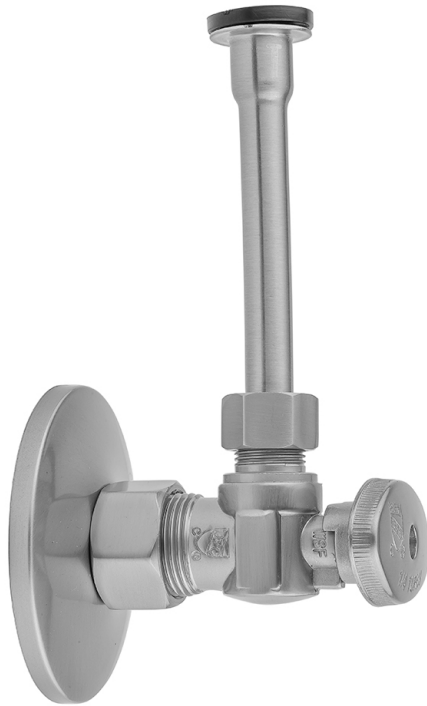

Quarter Turn Angle Pattern 5/8" O.D. Compression (Fits 1/2" Copper) x 3/8" O.D. Toilet Supply Kit Oval Handle, 20" Supply Tube, Escutcheon
Model #: 621-8-72-

FEATURES:

- Complete Toilet Supply Kit
- Kit contains:
 - (1) Quarter Turn Angle Pattern 5/8" O.D. Compression (Fits 1/2" Copper) x 3/8" O.D. Supply Valve with Oval Handle P/N 621-8
 - (1) 20" Copper Supply Tube P/N 772
 - (1) Escutcheon P/N 7463 (ULB P/N 6015)

AVAILABLE FINISHES:

Polished Chrome (PCH)	Satin Chrome (SC)	Bronze Umber (BU)
Satin Nickel (SN)	Pewter (PEW)	Caramel Bronze (CB)
Polished Nickel (PN)	Antique Brass (AB)	Antique Copper (ACU)
Oil-Rubbed Bronze (ORB)	Polished Brass (PB)	Polished Copper (PCU)
Vintage Bronze (VB)	Satin Brass (SB)	Rose Gold (RG)
Matte Black (MBK)	Satin Gold (SG)	Polished Gold (PG)
Black Nickel (BKN)	Bombay Gold (BG)	Jewelers Gold (JG)
Europa Bronze (EB)	White (WH)	Sedona Beige (SDB)
Tristan Brass (TB)		

SPECIFICATION DRAWING:

COMPONENTS	
DESCRIPTION	QTY:
ANGLE VALVE - OVAL HANDLE	1
20" X 3/8" O.D. SUPPLY TUBE	1
ESCUTCHEON	1
PLASTIC FILL VALVE COUPLING NUT	1

AVAILABLE HANDLES: